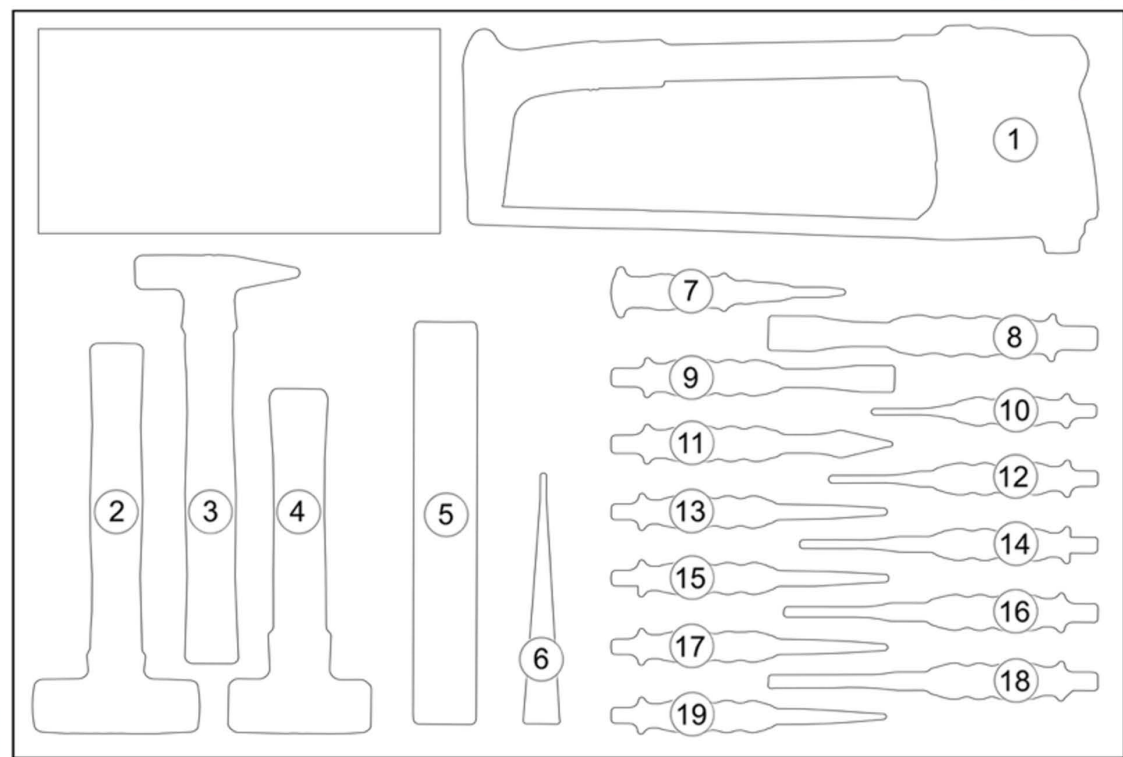

901P018

NO	Sonic NO	Description	Q'ty
1	46601	Super Heavy duty hacksaw	1
2	4620400	Hammer with Nylon Tips 400gr.	1
3	4611400	Machinist Hammer 400gr. with wooden	1
4	4631000	Stoning Hammer 1000gr.	1
5	900381	Empire True Blue 12 in. Magnetic Tool Box	1
6	4821301	Wedge universal (190x30mm)	1
7	45602	Auto center punch	1
8	45124220	Grip Chisel 220mmL 24"	1
9	45118190	Grip Chisel 190mmL 18	1
10	4533150	Grip Pin punch 150mmL 3"	1
11	4527190	Grip Cape chisel 190mmL 7"	1
12	4534180	Grip Pin punch 180mmL 4"	1
13	4564185	Grip Center punch 185mmL 4"	1
14	4535200	Grip Pin punch 200mmL 5"	1
15	4554185	Grip Taper punch 185mmL 4"	1
16	4536210	Grip Pin punch 210mmL 6"	1
17	4553185	Grip Taper punch 185mmL 3"	1
18	4538220	Grip Pin punch 220mmL 8"	1
19	4552185	Grip Taper punch 185mmL 2"	1