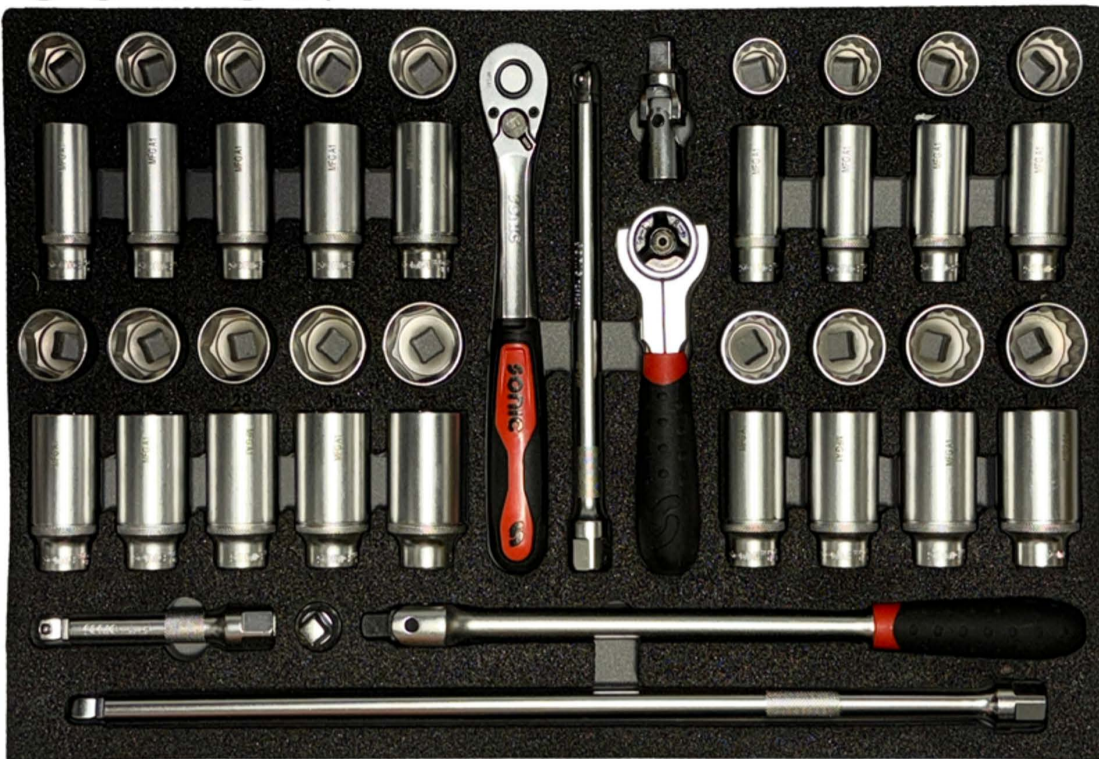

901P017

NO	Sonic NO	Description	Q'ty
1	23522	Flank socket 1/2", 6 pt. 22mm	1
2	23523	Flank socket 1/2", 6 pt. 23mm	1
3	23524	Flank socket 1/2", 6 pt. 24mm	1
4	23525	Flank socket 1/2", 6 pt. 25mm	1
5	23526	Flank socket 1/2", 6 pt. 26mm	1
6	2357722	Flank socket 1/2", 6 pt. deep 22mm	1
7	2357723	Flank socket 1/2", 6 pt. deep 23mm	1
8	2357724	Flank socket 1/2", 6 pt. deep 24mm	1
9	2357725	Flank socket 1/2", 6 pt. deep 25mm	1
10	2357726	Flank socket 1/2", 6 pt. deep 26mm	1
11	23527	Flank socket 1/2", 6 pt. 27mm	1
12	23528	Flank socket 1/2", 6 pt. 28mm	1
13	23529	Flank socket 1/2", 6 pt. 29mm	1
14	23530	Flank socket 1/2", 6 pt. 30mm	1
15	23532	Flank socket 1/2", 6 pt. 32mm	1
16	2357727	Flank socket 1/2", 6 pt. deep 27mm	1
17	2357728	Flank socket 1/2", 6 pt. deep 28mm	1
18	2357729	Flank socket 1/2", 6 pt. deep 29mm	1
19	2357730	Flank socket 1/2", 6 pt. deep 30mm	1
20	2357732	Flank socket 1/2", 6 pt. deep 32mm	1
21	7121503	60th NEXT Ratchet, 1/2"	1
22	7263250	Wobble extension 1/2" 250mmL	1
23	71531	Universal joint 1/2"	1
24	7110403	Rotor head 1/2" stubby ratchet-72 teeth	1
25	23921	Socket 1/2", 12 pt. 13/16" (SAE)	1
26	23922	Socket 1/2", 12 pt. 7/8" (SAE)	1
27	23924	Socket 1/2", 12 pt. 15/16" (SAE)	1
28	23925	Socket 1/2", 12 pt. 1" (SAE)	1
29	2397721	Socket 1/2", 12 pt. deep 13/16" (SAE)	1
30	2397722	Socket 1/2", 12 pt. deep 7/8" (SAE)	1
31	2397724	Socket 1/2", 12 pt. deep 15/16" (SAE)	1
32	2397725	Socket 1/2", 12 pt. deep 1" (SAE)	1
33	23927	Socket 1/2", 12 pt. 1.1/16" (SAE)	1
34	23929	Socket 1/2", 12 pt. 1.1/8" (SAE)	1
35	23930	Socket 1/2", 12 pt. 1.3/16" (SAE)	1
36	23932	Socket 1/2", 12 pt. 1.1/4" (SAE)	1
37	2397727	Socket 1/2", 12 pt. deep 1.1/16" (SAE)	1
38	2397729	Socket 1/2", 12 pt. deep 1.1/8" (SAE)	1
39	2397730	Socket 1/2", 12 pt. deep 1.3/16" (SAE)	1
40	2397732	Socket 1/2", 12 pt. deep 1.1/4" (SAE)	1
41	7263125	Wobble extension 1/2" 125mmL	1
42	7263050	Wobble extension 1/2" 50mmL	1