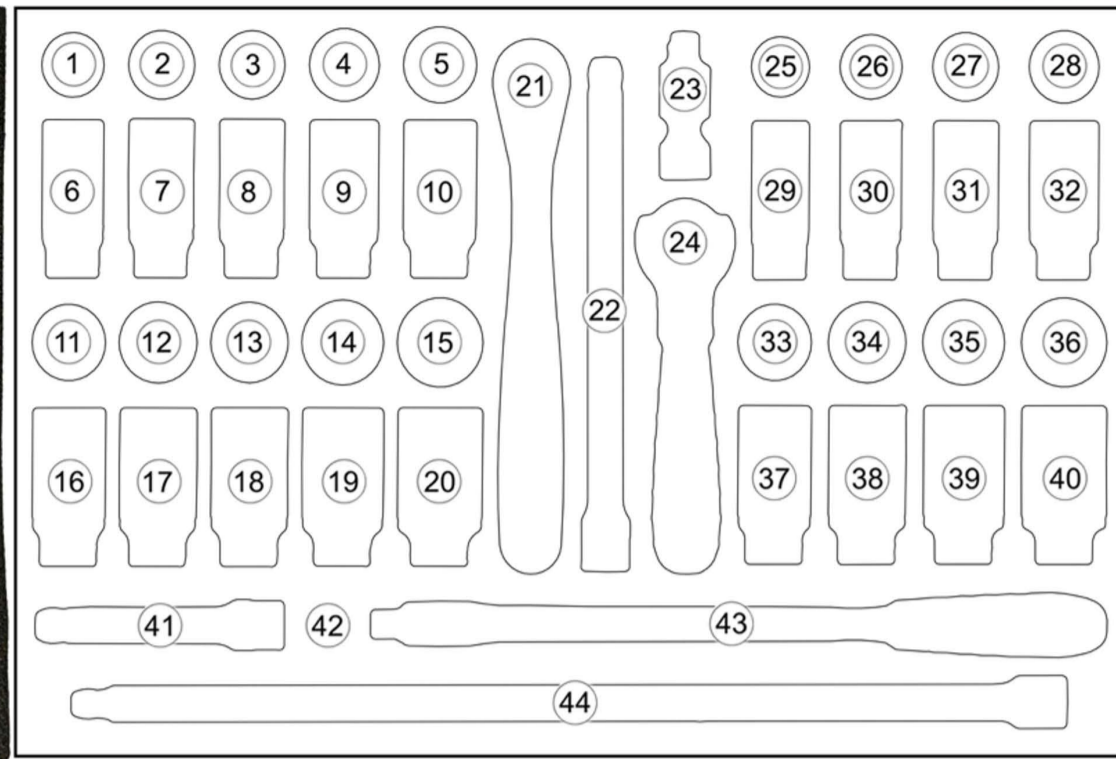

901P017

NO	Sonic NO	Description	Q'ty
1	23522	Flank socket 1/2", 6 pt. 22mm	1
2	23523	Flank socket 1/2", 6 pt. 23mm	1
3	23524	Flank socket 1/2", 6 pt. 24mm	1
4	23525	Flank socket 1/2", 6 pt. 25mm	1
5	23526	Flank socket 1/2", 6 pt. 26mm	1
6	2357722	Flank socket 1/2", 6 pt. deep 22mm	1
7	2357723	Flank socket 1/2", 6 pt. deep 23mm	1
8	2357724	Flank socket 1/2", 6 pt. deep 24mm	1
9	2357725	Flank socket 1/2", 6 pt. deep 25mm	1
10	2357726	Flank socket 1/2", 6 pt. deep 26mm	1
11	23527	Flank socket 1/2", 6 pt. 27mm	1
12	23528	Flank socket 1/2", 6 pt. 28mm	1
13	23529	Flank socket 1/2", 6 pt. 29mm	1
14	23530	Flank socket 1/2", 6 pt. 30mm	1
15	23532	Flank socket 1/2", 6 pt. 32mm	1
16	2357727	Flank socket 1/2", 6 pt. deep 27mm	1
17	2357728	Flank socket 1/2", 6 pt. deep 28mm	1
18	2357729	Flank socket 1/2", 6 pt. deep 29mm	1
19	2357730	Flank socket 1/2", 6 pt. deep 30mm	1
20	2357732	Flank socket 1/2", 6 pt. deep 32mm	1
21	7121503	60th NEXT Ratchet, 1/2"	1
22	7263250	Wobble extension 1/2" 250mmL	1
23	71531	Universal joint 1/2"	1
24	7110403	Rotor head 1/2" stubby ratchet-72 teeth	1
25	23921	Socket 1/2", 12 pt. 13/16" (SAE)	1
26	23922	Socket 1/2", 12 pt. 7/8" (SAE)	1
27	23924	Socket 1/2", 12 pt. 15/16" (SAE)	1
28	23925	Socket 1/2", 12 pt. 1" (SAE)	1
29	2397721	Socket 1/2", 12 pt. deep 13/16" (SAE)	1
30	2397722	Socket 1/2", 12 pt. deep 7/8" (SAE)	1
31	2397724	Socket 1/2", 12 pt. deep 15/16" (SAE)	1
32	2397725	Socket 1/2", 12 pt. deep 1" (SAE)	1
33	23927	Socket 1/2", 12 pt. 1.1/16" (SAE)	1
34	23929	Socket 1/2", 12 pt. 1.1/8" (SAE)	1
35	23930	Socket 1/2", 12 pt. 1.3/16" (SAE)	1
36	23932	Socket 1/2", 12 pt. 1.1/4" (SAE)	1
37	2397727	Socket 1/2", 12 pt. deep 1.1/16" (SAE)	1
38	2397729	Socket 1/2", 12 pt. deep 1.1/8" (SAE)	1
39	2397730	Socket 1/2", 12 pt. deep 1.3/16" (SAE)	1
40	2397732	Socket 1/2", 12 pt. deep 1.1/4" (SAE)	1
41	7263125	Wobble extension 1/2" 125mmL	1
42	7263050	Wobble extension 1/2" 50mmL	1