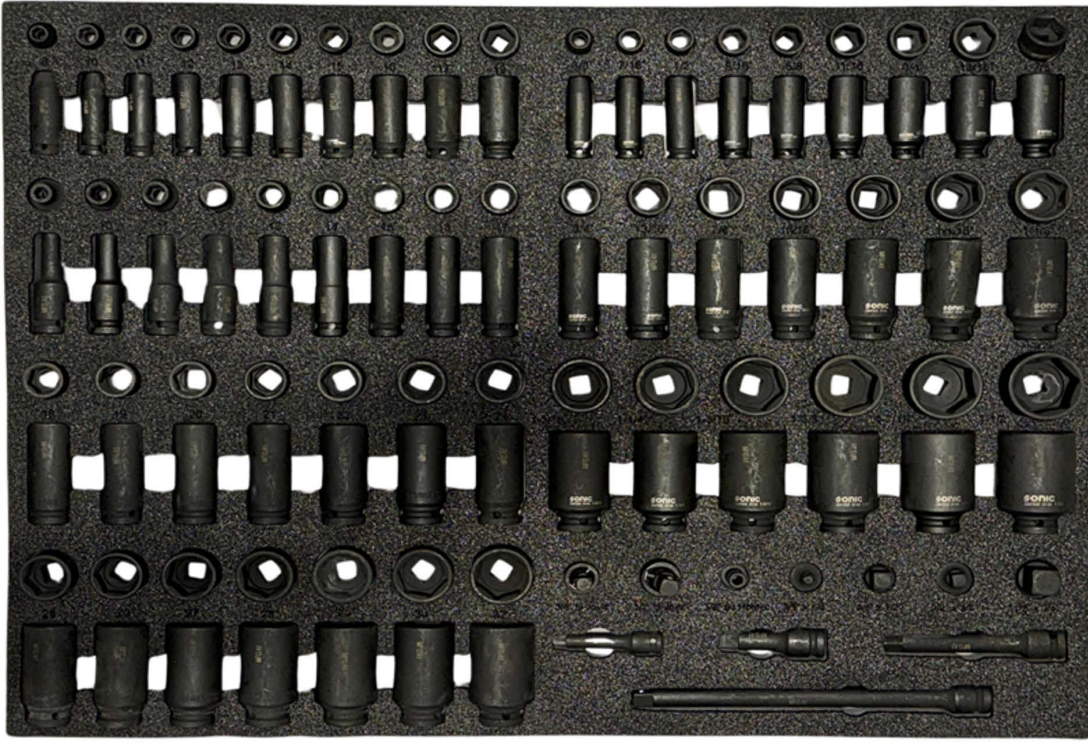

901P015

N0	Sonic NO	Description	Q'ty
1	32508	Impact socket 3/8", 6pt. 8mm	1
2	32510	Impact socket 3/8", 6pt. 10mm	1
3	32511	Impact socket 3/8", 6pt. 11mm	1
4	32512	Impact socket 3/8", 6pt. 12mm	1
5	32513	Impact socket 3/8", 6pt. 13mm	1
6	32514	Impact socket 3/8", 6pt. 14mm	1
7	32515	Impact socket 3/8", 6pt. 15mm	1
8	32516	Impact socket 3/8", 6pt. 16mm	1
9	32517	Impact socket 3/8", 6pt. 17mm	1
10	32519	Impact socket 3/8", 6pt. 19mm	1
11	32410	Impact Socket, 6 pt., SAE 3/8"	1
12	32411	Impact Socket, 3/8", 6 pt., SAE 7/16"	1
13	32413	Impact Socket, 3/8", 6 pt. SAE 1/2"	1
14	32414	Impact Socket, 3/8", 6 pt., SAE 9/16"	1
15	32416	Impact Socket, 3/8", 6 pt., SAE 5/8"	1
16	32417	Impact Socket, 3/8", 6 pt., SAE 11/16"	1
17	32419	Impact Socket, 3/8", 6 pt., SAE 3/4"	1
18	32421	Impact Socket, 3/8", 6 pt., SAE 13/16"	1
19	32422	Impact Socket, 3/8", 6 pt., SAE 7/8"	1
20	3256308	Impact socket 3/8", 6pt. deep 8mm	1
21	3256310	Impact socket 3/8", 6pt. deep 10mm	1
22	3256311	Impact socket 3/8", 6pt. deep 11mm	1
23	3256312	Impact socket 3/8", 6pt. deep 12mm	1
24	3256313	Impact socket 3/8", 6pt. deep 13mm	1
25	3256314	Impact socket 3/8", 6pt. deep 14mm	1
26	3256315	Impact socket 3/8", 6pt. deep 15mm	1
27	3256316	Impact socket 3/8", 6pt. deep 16mm	1
28	3256317	Impact socket 3/8", 6pt. deep 17mm	1
29	3256319	Impact socket 3/8", 6pt. deep 19mm	1
30	3246310	Impact Socket, 3/8", 6 pt., Deep, SAE 3/8"	1
31	3246311	Impact Socket, 3/8", 6 pt., Deep, SAE 7/16"	1
32	3246313	Impact Socket, 3/8", 6 pt., Deep, SAE 1/2"	1
33	3246314	Impact Socket, 3/8", 6 pt., Deep, SAE 9/16"	1
34	3246316	Impact Socket, 3/8", 6 pt., Deep, SAE 5/8"	1
35	3246317	Impact Socket, 3/8", 6 pt., Deep, SAE 11/16"	1
36	3246319	Impact Socket, 3/8", 6 pt., Deep, SAE 3/4"	1
37	3246321	Impact Socket, 3/8", 6 pt., Deep, SAE 13/16"	1
38	3246322	Impact Socket, 3/8", 6 pt., Deep, SAE 7/8"	1
39	33508	Impact socket 1/2", 6pt. 8mm	1
40	33510	Impact socket 1/2", 6pt. 10mm	1
41	33511	Impact socket 1/2", 6pt. 11mm	1
42	33512	Impact socket 1/2", 6pt. 12mm	1