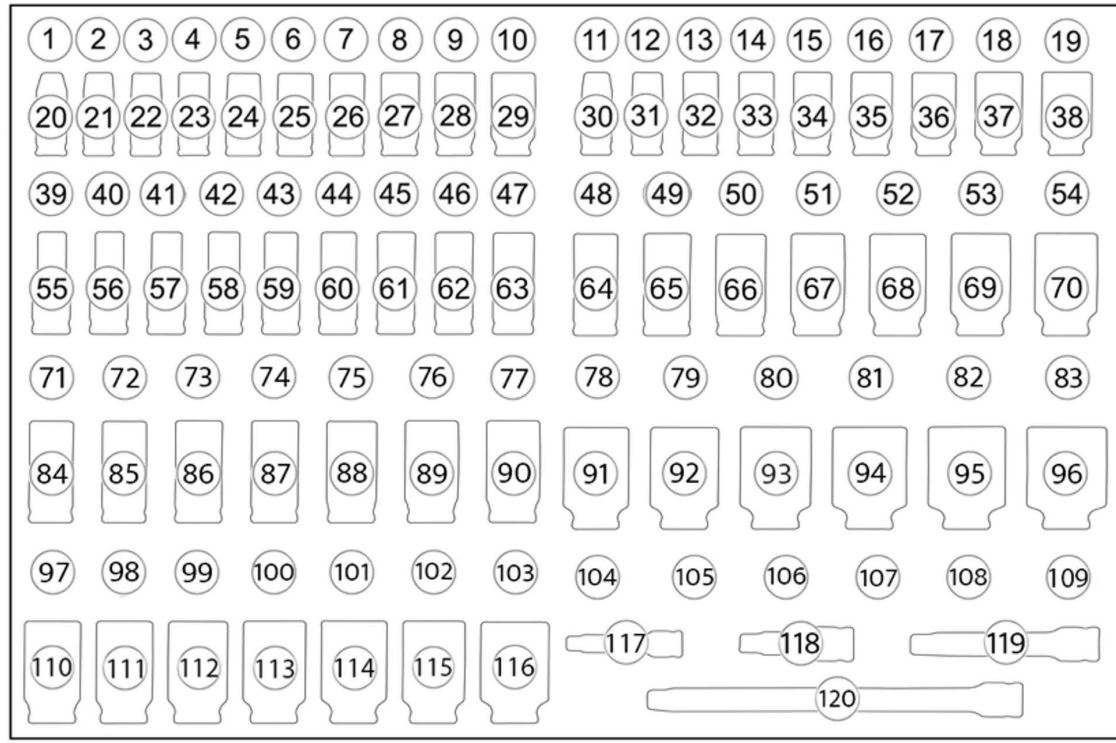

901P015

N0	Sonic NO	Description	Q'ty
1	32508	Impact socket 3/8", 6pt. 8mm	1
2	32510	Impact socket 3/8", 6pt. 10mm	1
3	32511	Impact socket 3/8", 6pt. 11mm	1
4	32512	Impact socket 3/8", 6pt. 12mm	1
5	32513	Impact socket 3/8", 6pt. 13mm	1
6	32514	Impact socket 3/8", 6pt. 14mm	1
7	32515	Impact socket 3/8", 6pt. 15mm	1
8	32516	Impact socket 3/8", 6pt. 16mm	1
9	32517	Impact socket 3/8", 6pt. 17mm	1
10	32519	Impact socket 3/8", 6pt. 19mm	1
11	32410	Impact Socket, 6 pt., SAE 3/8"	1
12	32411	Impact Socket, 3/8", 6 pt., SAE 7/16"	1
13	32413	Impact Socket, 3/8", 6 pt. SAE 1/2"	1
14	32414	Impact Socket, 3/8", 6 pt., SAE 9/16"	1
15	32416	Impact Socket, 3/8", 6 pt., SAE 5/8"	1
16	32417	Impact Socket, 3/8", 6 pt., SAE 11/16"	1
17	32419	Impact Socket, 3/8", 6 pt., SAE 3/4"	1
18	32421	Impact Socket, 3/8", 6 pt., SAE 13/16"	1
19	32422	Impact Socket, 3/8", 6 pt., SAE 7/8"	1
20	3256308	Impact socket 3/8", 6pt. deep 8mm	1
21	3256310	Impact socket 3/8", 6pt. deep 10mm	1
22	3256311	Impact socket 3/8", 6pt. deep 11mm	1
23	3256312	Impact socket 3/8", 6pt. deep 12mm	1
24	3256313	Impact socket 3/8", 6pt. deep 13mm	1
25	3256314	Impact socket 3/8", 6pt. deep 14mm	1
26	3256315	Impact socket 3/8", 6pt. deep 15mm	1
27	3256316	Impact socket 3/8", 6pt. deep 16mm	1
28	3256317	Impact socket 3/8", 6pt. deep 17mm	1
29	3256319	Impact socket 3/8", 6pt. deep 19mm	1
30	3246310	Impact Socket, 3/8", 6 pt., Deep, SAE 3/8"	1
31	3246311	Impact Socket, 3/8", 6 pt., Deep, SAE 7/16"	1
32	3246313	Impact Socket, 3/8", 6 pt., Deep, SAE 1/2"	1
33	3246314	Impact Socket, 3/8", 6 pt., Deep, SAE 9/16"	1
34	3246316	Impact Socket, 3/8", 6 pt., Deep, SAE 5/8"	1
35	3246317	Impact Socket, 3/8", 6 pt., Deep, SAE 11/16"	1
36	3246319	Impact Socket, 3/8", 6 pt., Deep, SAE 3/4"	1
37	3246321	Impact Socket, 3/8", 6 pt., Deep, SAE 13/16"	1
38	3246322	Impact Socket, 3/8", 6 pt., Deep, SAE 7/8"	1
39	33508	Impact socket 1/2", 6pt. 8mm	1
40	33510	Impact socket 1/2", 6pt. 10mm	1
41	33511	Impact socket 1/2", 6pt. 11mm	1
42	33512	Impact socket 1/2", 6pt. 12mm	1