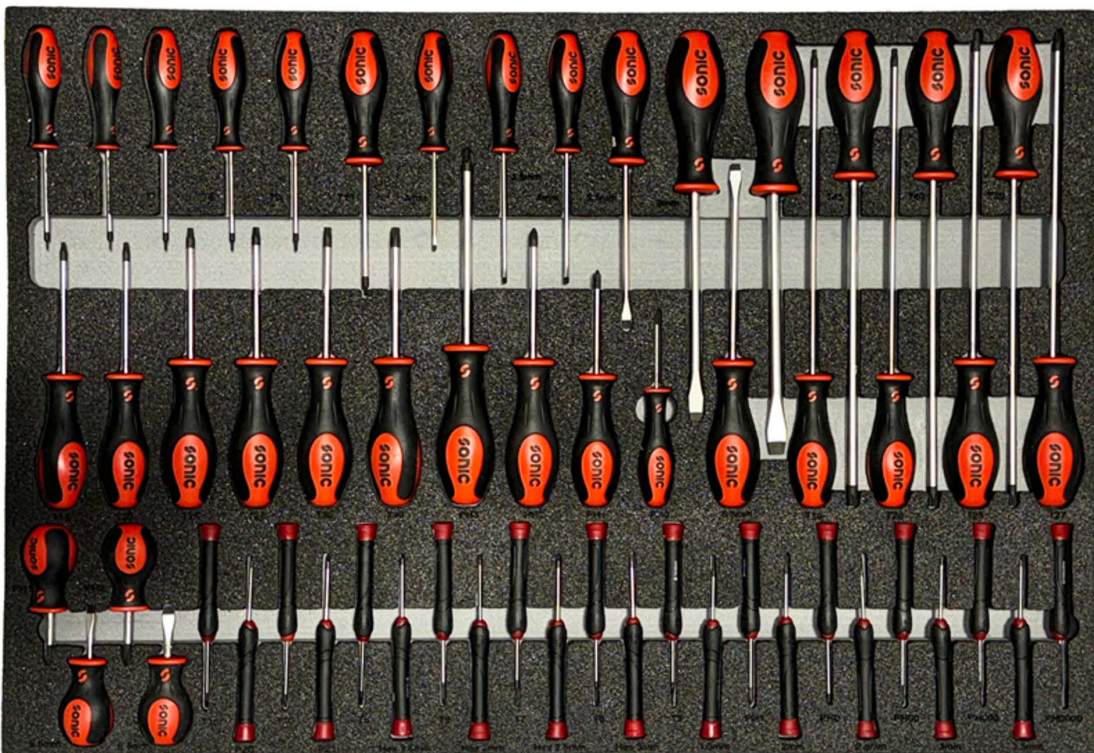

901P014

N0	Sonic NO	Description	Q'ty
1	13605	Screwdriver, TX T5	1
2	13606	Screwdriver, TX T6	1
3	13607	Screwdriver, TX T7	1
4	13608	Screwdriver, TX T8	1
5	13609	Screwdriver, TX T9	1
6	13610	Screwdriver, TX T10	1
7	13303	Screwdriver, slotted 3mm	1
8	13335	Screwdriver, slotted 3.5mm	1
9	13304	Screwdriver, slotted 4mm	1
10	13355	Screwdriver, slotted 5.5mm	1
11	13308	Screwdriver, slotted 8mm	1
12	13310	Screwdriver, slotted 10mm	1
13	13625045	Screwdriver extra long, TX T45	1
14	13625040	Screwdriver Extra Long, TX40	1
15	13625030	Screwdriver extra long, TX T30	1
16	13615	Screwdriver, TX T15	1
17	13620	Screwdriver, TX T20	1
18	13625	Screwdriver, TX T25	1
19	13627	Screwdriver, TX T27	1
20	13630	Screwdriver, TX T30	1
21	13640	Screwdriver, TX T40	1
22	1313	Screwdriver, PH.3	1
23	1312	Screwdriver, PH.2	1
24	1311	Screwdriver, PH.1	1
25	1310	Screwdriver, PH.0	1
26	13365	Screwdriver, slotted 6.5mm	1
27	13625015	Screwdriver extra long, TX T15	1
28	13625020	Screwdriver extra long, TX T20	1
29	13625025	Screwdriver extra long, TX T25	1
30	13625027	Screwdriver Extra Long, TX27	1
31	1311S	Screwdriver, stubby PH.1	1
32	1312S	Screwdriver, stubby PH.2	1
33	602303-23	Precision screwdriver T15	1
34	602303-22	Precision screwdriver T10	1
35	602303-21	Precision screwdriver T9	1
36	602303-20	Precision screwdriver T8	1
37	602303-19	Precision screwdriver T7	1
38	602303-18	Precision screwdriver T6	1
39	602303-17	Precision screwdriver T5	1
40	602303-5	Precision screwdriver PH.1	1
41	602303-4	Precision screwdriver PH.0	1
42	602303-3	Precision screwdriver PH.00	1