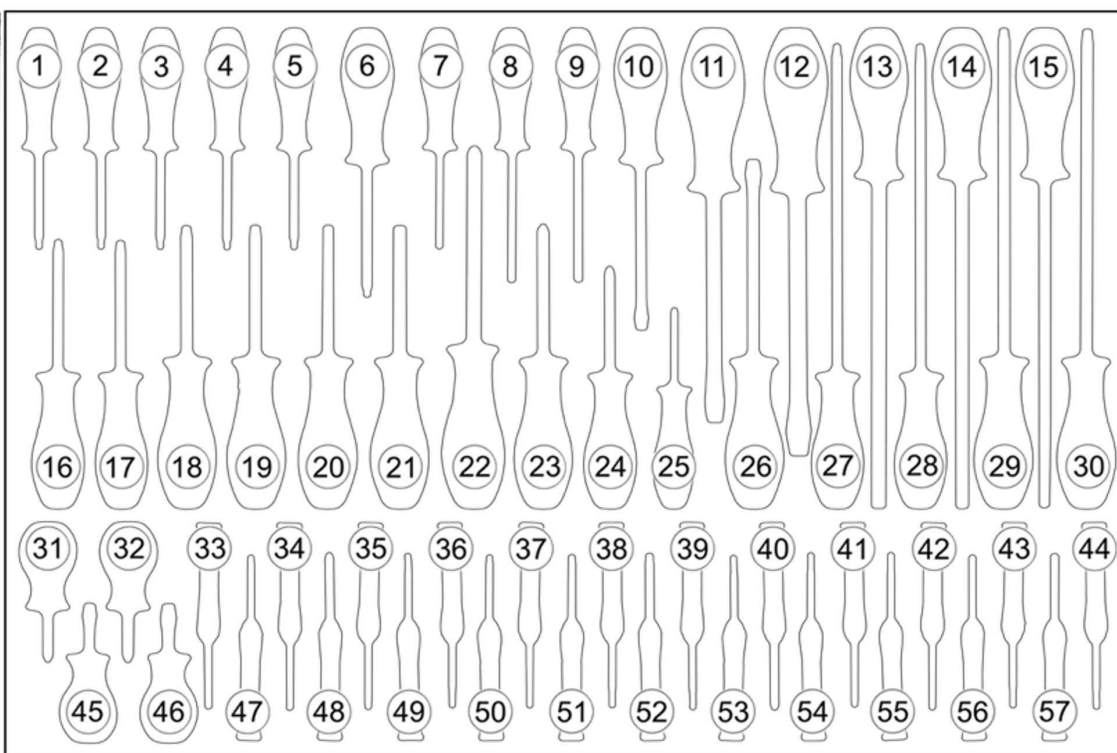

901P014

N0	Sonic NO	Description	Q'ty
1	13605	Screwdriver, TX T5	1
2	13606	Screwdriver, TX T6	1
3	13607	Screwdriver, TX T7	1
4	13608	Screwdriver, TX T8	1
5	13609	Screwdriver, TX T9	1
6	13610	Screwdriver, TX T10	1
7	13303	Screwdriver, slotted 3mm	1
8	13335	Screwdriver, slotted 3.5mm	1
9	13304	Screwdriver, slotted 4mm	1
10	13355	Screwdriver, slotted 5.5mm	1
11	13308	Screwdriver, slotted 8mm	1
12	13310	Screwdriver, slotted 10mm	1
13	13625045	Screwdriver extra long, TX T45	1
14	13625040	Screwdriver Extra Long, TX40	1
15	13625030	Screwdriver extra long, TX T30	1
16	13615	Screwdriver, TX T15	1
17	13620	Screwdriver, TX T20	1
18	13625	Screwdriver, TX T25	1
19	13627	Screwdriver, TX T27	1
20	13630	Screwdriver, TX T30	1
21	13640	Screwdriver, TX T40	1
22	1313	Screwdriver, PH.3	1
23	1312	Screwdriver, PH.2	1
24	1311	Screwdriver, PH.1	1
25	1310	Screwdriver, PH.0	1
26	13365	Screwdriver, slotted 6.5mm	1
27	13625015	Screwdriver extra long, TX T15	1
28	13625020	Screwdriver extra long, TX T20	1
29	13625025	Screwdriver extra long, TX T25	1
30	13625027	Screwdriver Extra Long, TX27	1
31	1311S	Screwdriver, stubby PH.1	1
32	1312S	Screwdriver, stubby PH.2	1
33	602303-23	Precision screwdriver T15	1
34	602303-22	Precision screwdriver T10	1
35	602303-21	Precision screwdriver T9	1
36	602303-20	Precision screwdriver T8	1
37	602303-19	Precision screwdriver T7	1
38	602303-18	Precision screwdriver T6	1
39	602303-17	Precision screwdriver T5	1
40	602303-5	Precision screwdriver PH.1	1
41	602303-4	Precision screwdriver PH.0	1
42	602303-3	Precision screwdriver PH.00	1