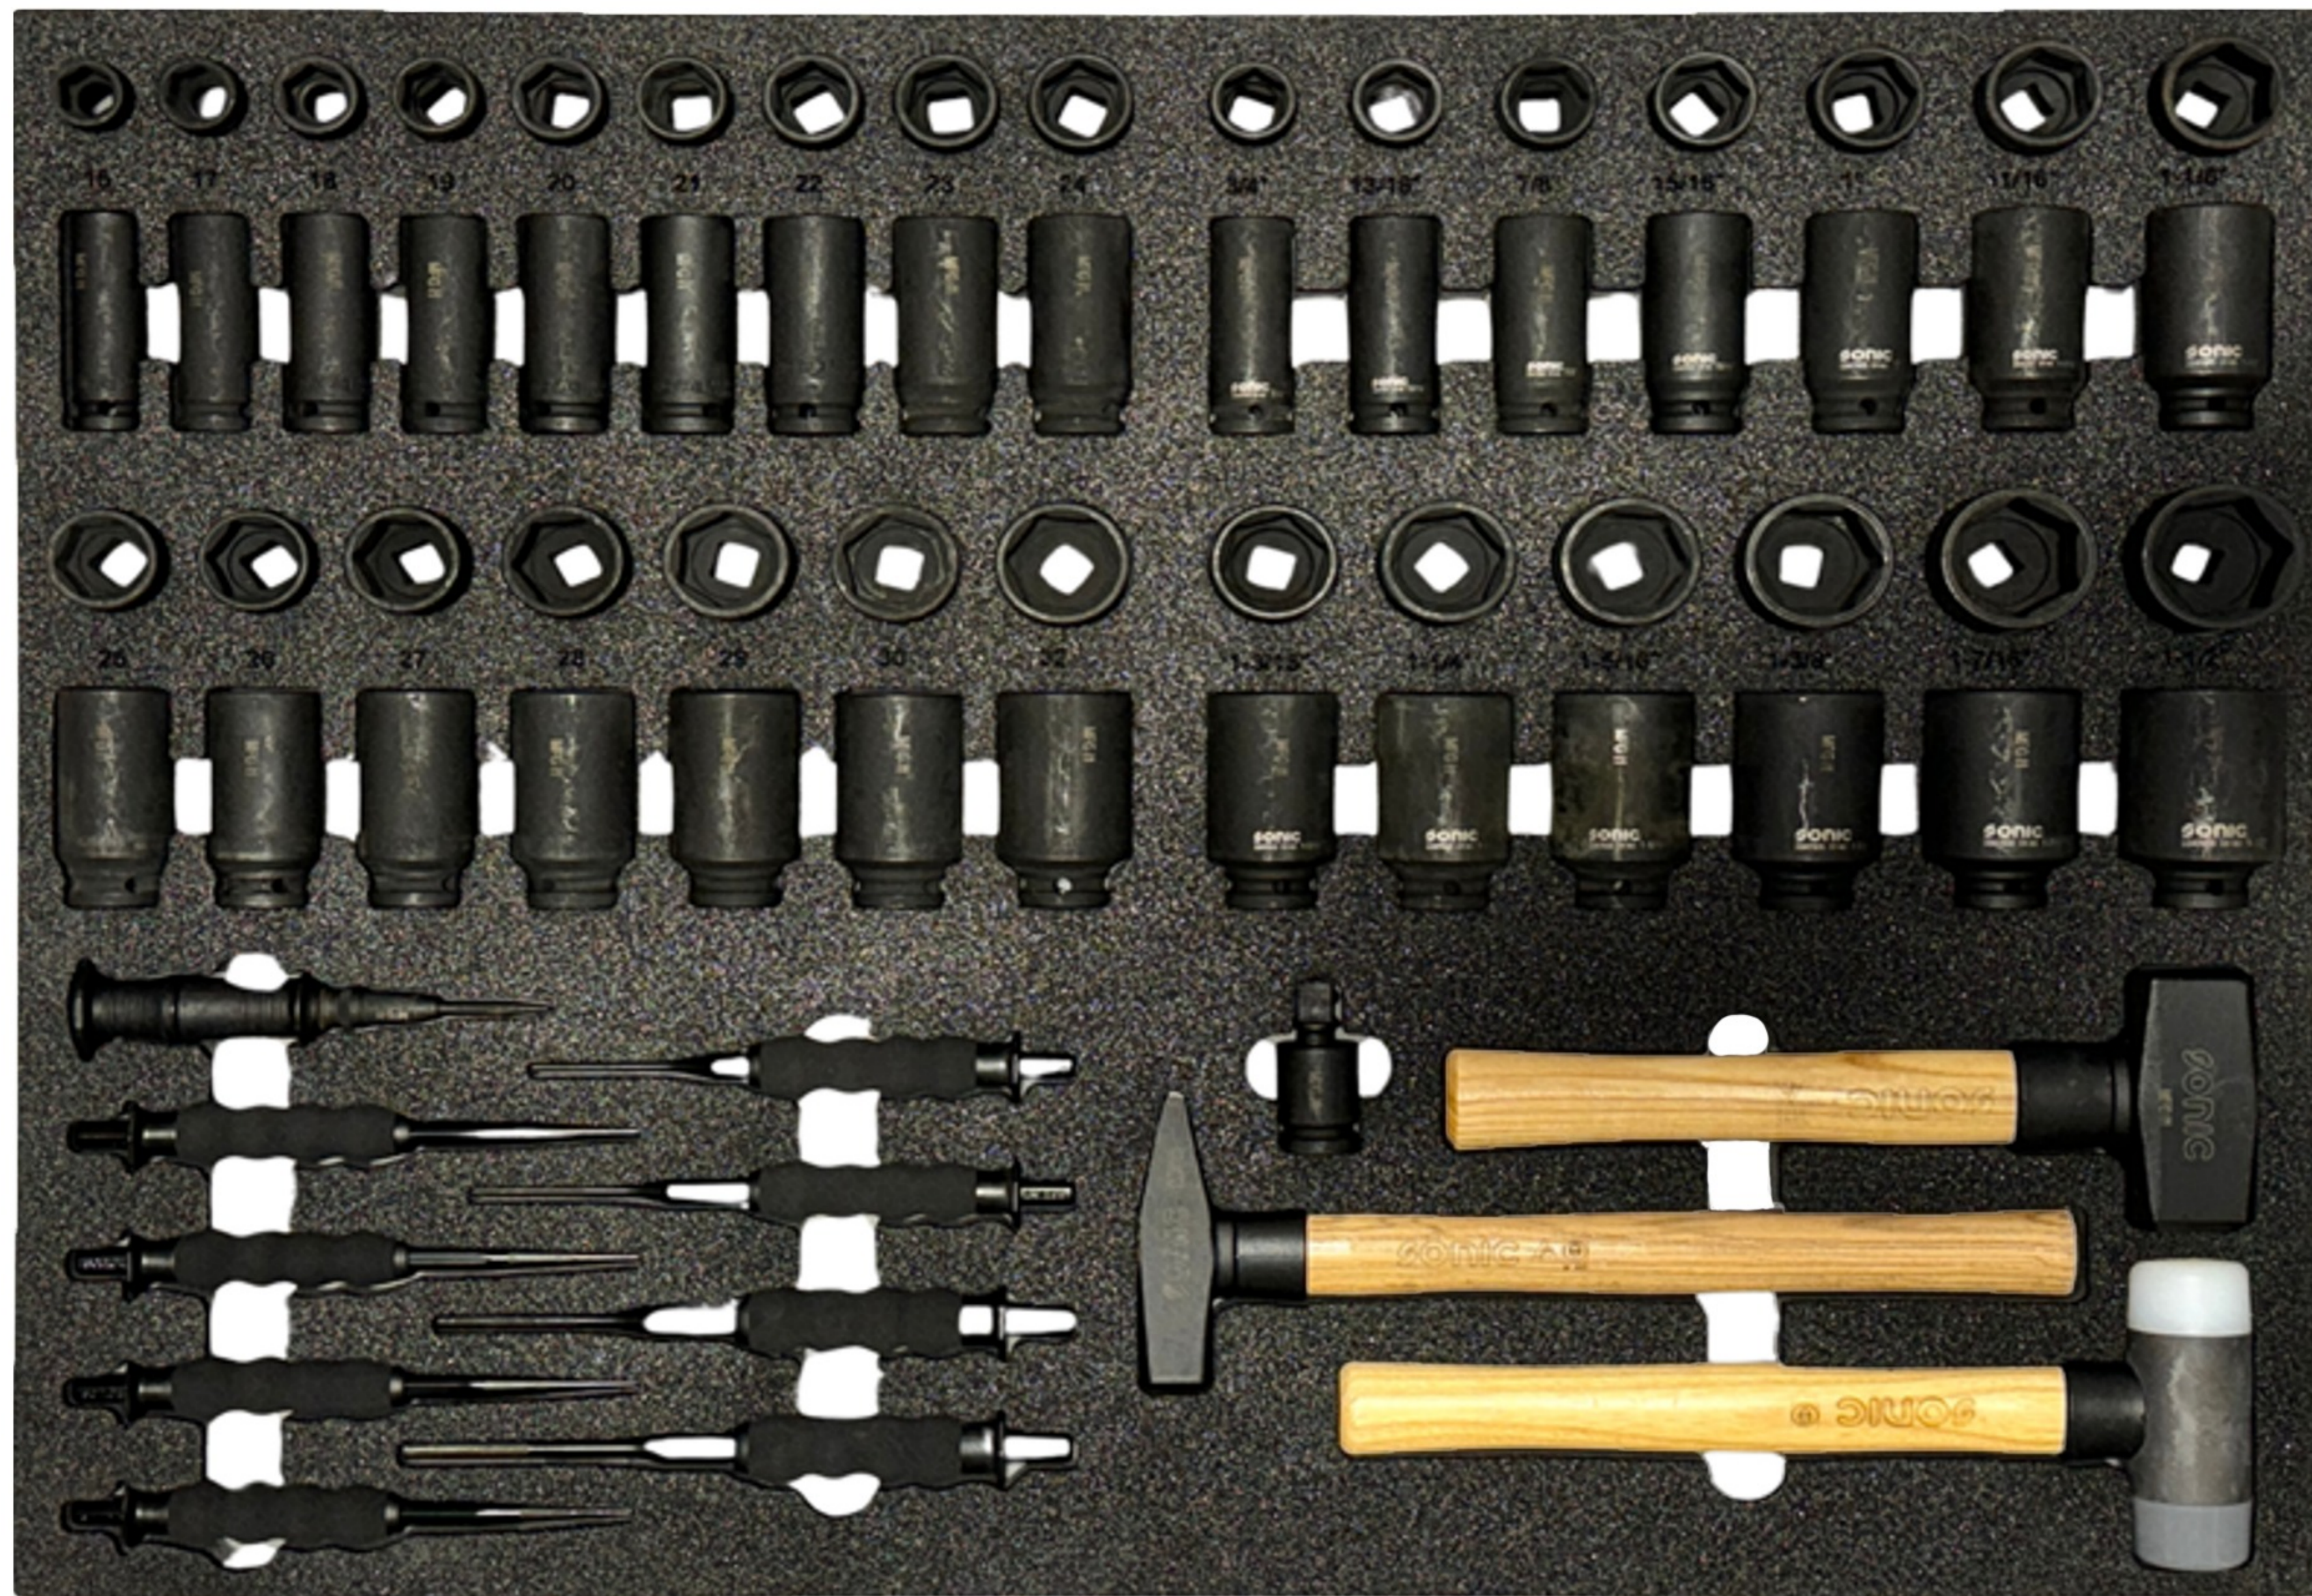

901P010

NO	Sonic NO	Description	Q'ty
1	33516	Impact socket 1/2", 6pt. 16mm	1
2	33517	Impact socket 1/2", 6pt. 17mm	1
3	33518	Impact socket 1/2", 6pt. 18mm	1
4	33519	Impact socket 1/2", 6pt. 19mm	1
5	33520	Impact socket 1/2", 6pt. 20mm	1
6	33521	Impact socket 1/2", 6pt. 21mm	1
7	33522	Impact socket 1/2", 6pt. 22mm	1
8	33523	Impact socket 1/2", 6pt. 23mm	1
9	33524	Impact socket 1/2", 6pt. 24mm	1
10	33419	Impact Socket, 1/2", 6 pt., SAE 3/4"	1
11	33421	Impact Socket, 1/2", 6 pt., SAE 13/16"	1
12	33422	Impact Socket, 1/2", 6 pt., SAE 7/8"	1
13	33424	Impact Socket, 1/2", 6 pt., SAE 15/16"	1
14	33425	Impact Socket, 1/2", 6 pt., SAE 1"	1
15	33427	Impact Socket, 1/2", 6 pt., SAE 11/16"	1
16	33429	Impact Socket, 1/2", 6 pt., SAE 1.1/8"	1
17	3358516	Impact socket 1/2", 6pt. deep 16mm	1
18	3358517	Impact socket 1/2", 6pt. deep 17mm	1
19	3358518	Impact socket 1/2", 6pt. deep 18mm	1
20	3358519	Impact socket 1/2", 6pt. deep 19mm	1
21	3358520	Impact socket 1/2", 6pt. deep 20mm	1
22	3358521	Impact socket 1/2", 6pt. deep 21mm	1
23	3358522	Impact socket 1/2", 6pt. deep 22mm	1
24	3358523	Impact socket 1/2", 6pt. deep 23mm	1
25	3358524	Impact socket 1/2", 6pt. deep 24mm	1
26	3347819	Impact Socket 1/2", 6 pt. Deep, SAE 3/4"	1
27	3347821	Impact Socket 1/2", 6 pt. Deep, SAE 3/16"	1
28	3347822	Impact Socket 1/2", 6 pt. Deep, SAE 7/8"	1
29	3347824	Impact Socket 1/2", 6 pt. Deep, SAE 15/16"	1
30	3347825	Impact Socket 1/2", 6 pt. Deep, SAE 1"	1
31	3347827	Impact Socket 1/2", 6 pt. Deep, SAE 1.1/16"	1
32	3347829	Impact Socket 1/2", 6 pt. Deep, SAE 1.1/8"	1
33	33525	Impact socket 1/2", 6pt. 25mm	1
34	33526	Impact socket 1/2", 6pt. 26mm	1
35	33527	Impact socket 1/2", 6pt. 27mm	1
36	33528	Impact socket 1/2", 6pt. 28mm	1
37	33529	Impact socket 1/2", 6pt. 29mm	1
38	33530	Impact socket 1/2", 6pt. 30mm	1
39	33532	Impact socket 1/2", 6pt. 32mm	1
40	33430	Impact Socket, 1/2", 6 pt., SAE 1.3/16"	1
41	33432	Impact Socket, 1/2", 6 pt., SAE 1.1/4"	1
42	33433	Impact Socket, 1/2", 6 pt., SAE 1.5/16"	1