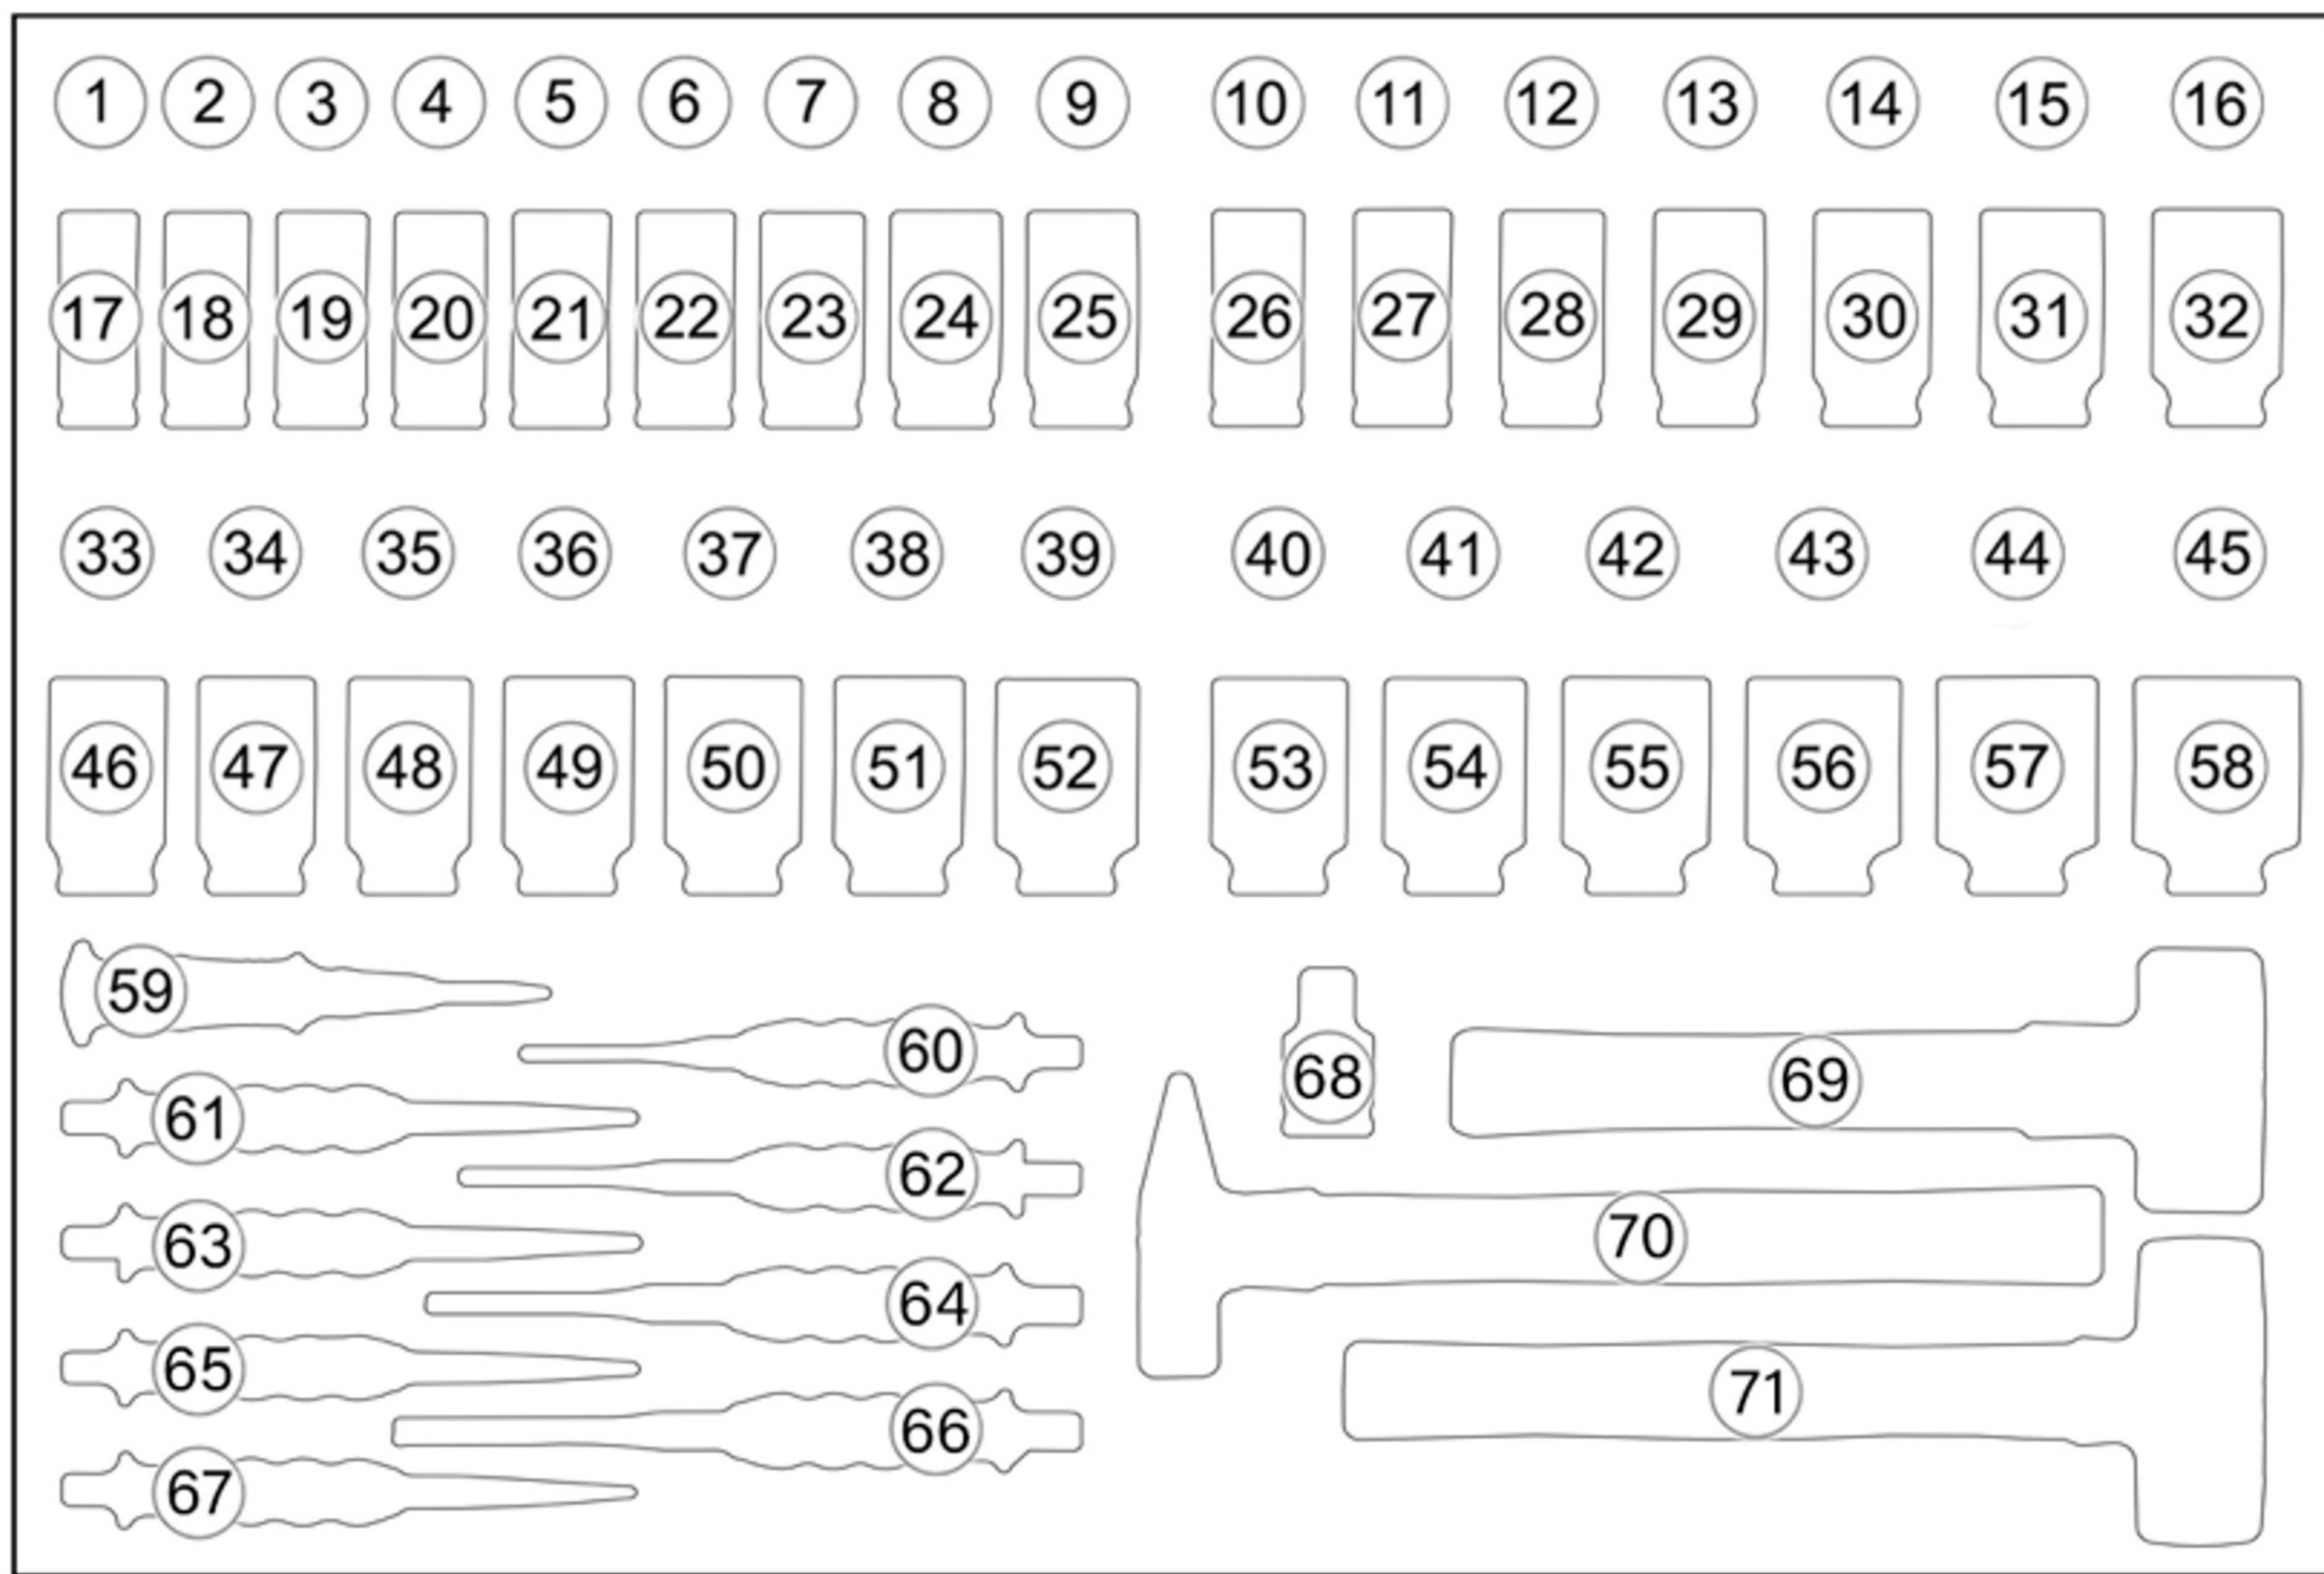

901P010

NO	Sonic NO	Description	Q'ty
1	33516	Impact socket 1/2", 6pt. 16mm	1
2	33517	Impact socket 1/2", 6pt. 17mm	1
3	33518	Impact socket 1/2", 6pt. 18mm	1
4	33519	Impact socket 1/2", 6pt. 19mm	1
5	33520	Impact socket 1/2", 6pt. 20mm	1
6	33521	Impact socket 1/2", 6pt. 21mm	1
7	33522	Impact socket 1/2", 6pt. 22mm	1
8	33523	Impact socket 1/2", 6pt. 23mm	1
9	33524	Impact socket 1/2", 6pt. 24mm	1
10	33419	Impact Socket, 1/2", 6 pt., SAE 3/4"	1
11	33421	Impact Socket, 1/2", 6 pt., SAE 13/16"	1
12	33422	Impact Socket, 1/2", 6 pt., SAE 7/8"	1
13	33424	Impact Socket, 1/2", 6 pt., SAE 15/16"	1
14	33425	Impact Socket, 1/2", 6 pt., SAE 1"	1
15	33427	Impact Socket, 1/2", 6 pt., SAE 11/16"	1
16	33429	Impact Socket, 1/2", 6 pt., SAE 1.1/8"	1
17	3358516	Impact socket 1/2", 6pt. deep 16mm	1
18	3358517	Impact socket 1/2", 6pt. deep 17mm	1
19	3358518	Impact socket 1/2", 6pt. deep 18mm	1
20	3358519	Impact socket 1/2", 6pt. deep 19mm	1
21	3358520	Impact socket 1/2", 6pt. deep 20mm	1
22	3358521	Impact socket 1/2", 6pt. deep 21mm	1
23	3358522	Impact socket 1/2", 6pt. deep 22mm	1
24	3358523	Impact socket 1/2", 6pt. deep 23mm	1
25	3358524	Impact socket 1/2", 6pt. deep 24mm	1
26	3347819	Impact Socket 1/2", 6 pt. Deep, SAE 3/4"	1
27	3347821	Impact Socket 1/2", 6 pt. Deep, SAE 3/16"	1
28	3347822	Impact Socket 1/2", 6 pt. Deep, SAE 7/8"	1
29	3347824	Impact Socket 1/2", 6 pt. Deep, SAE 15/16"	1
30	3347825	Impact Socket 1/2", 6 pt. Deep, SAE 1"	1
31	3347827	Impact Socket 1/2", 6 pt. Deep, SAE 1.1/16"	1
32	3347829	Impact Socket 1/2", 6 pt. Deep, SAE 1.1/8"	1
33	33525	Impact socket 1/2", 6pt. 25mm	1
34	33526	Impact socket 1/2", 6pt. 26mm	1
35	33527	Impact socket 1/2", 6pt. 27mm	1
36	33528	Impact socket 1/2", 6pt. 28mm	1
37	33529	Impact socket 1/2", 6pt. 29mm	1
38	33530	Impact socket 1/2", 6pt. 30mm	1
39	33532	Impact socket 1/2", 6pt. 32mm	1
40	33430	Impact Socket, 1/2", 6 pt., SAE 1.3/16"	1
41	33432	Impact Socket, 1/2", 6 pt., SAE 1.1/4"	1
42	33433	Impact Socket, 1/2", 6 pt., SAE 1.5/16"	1