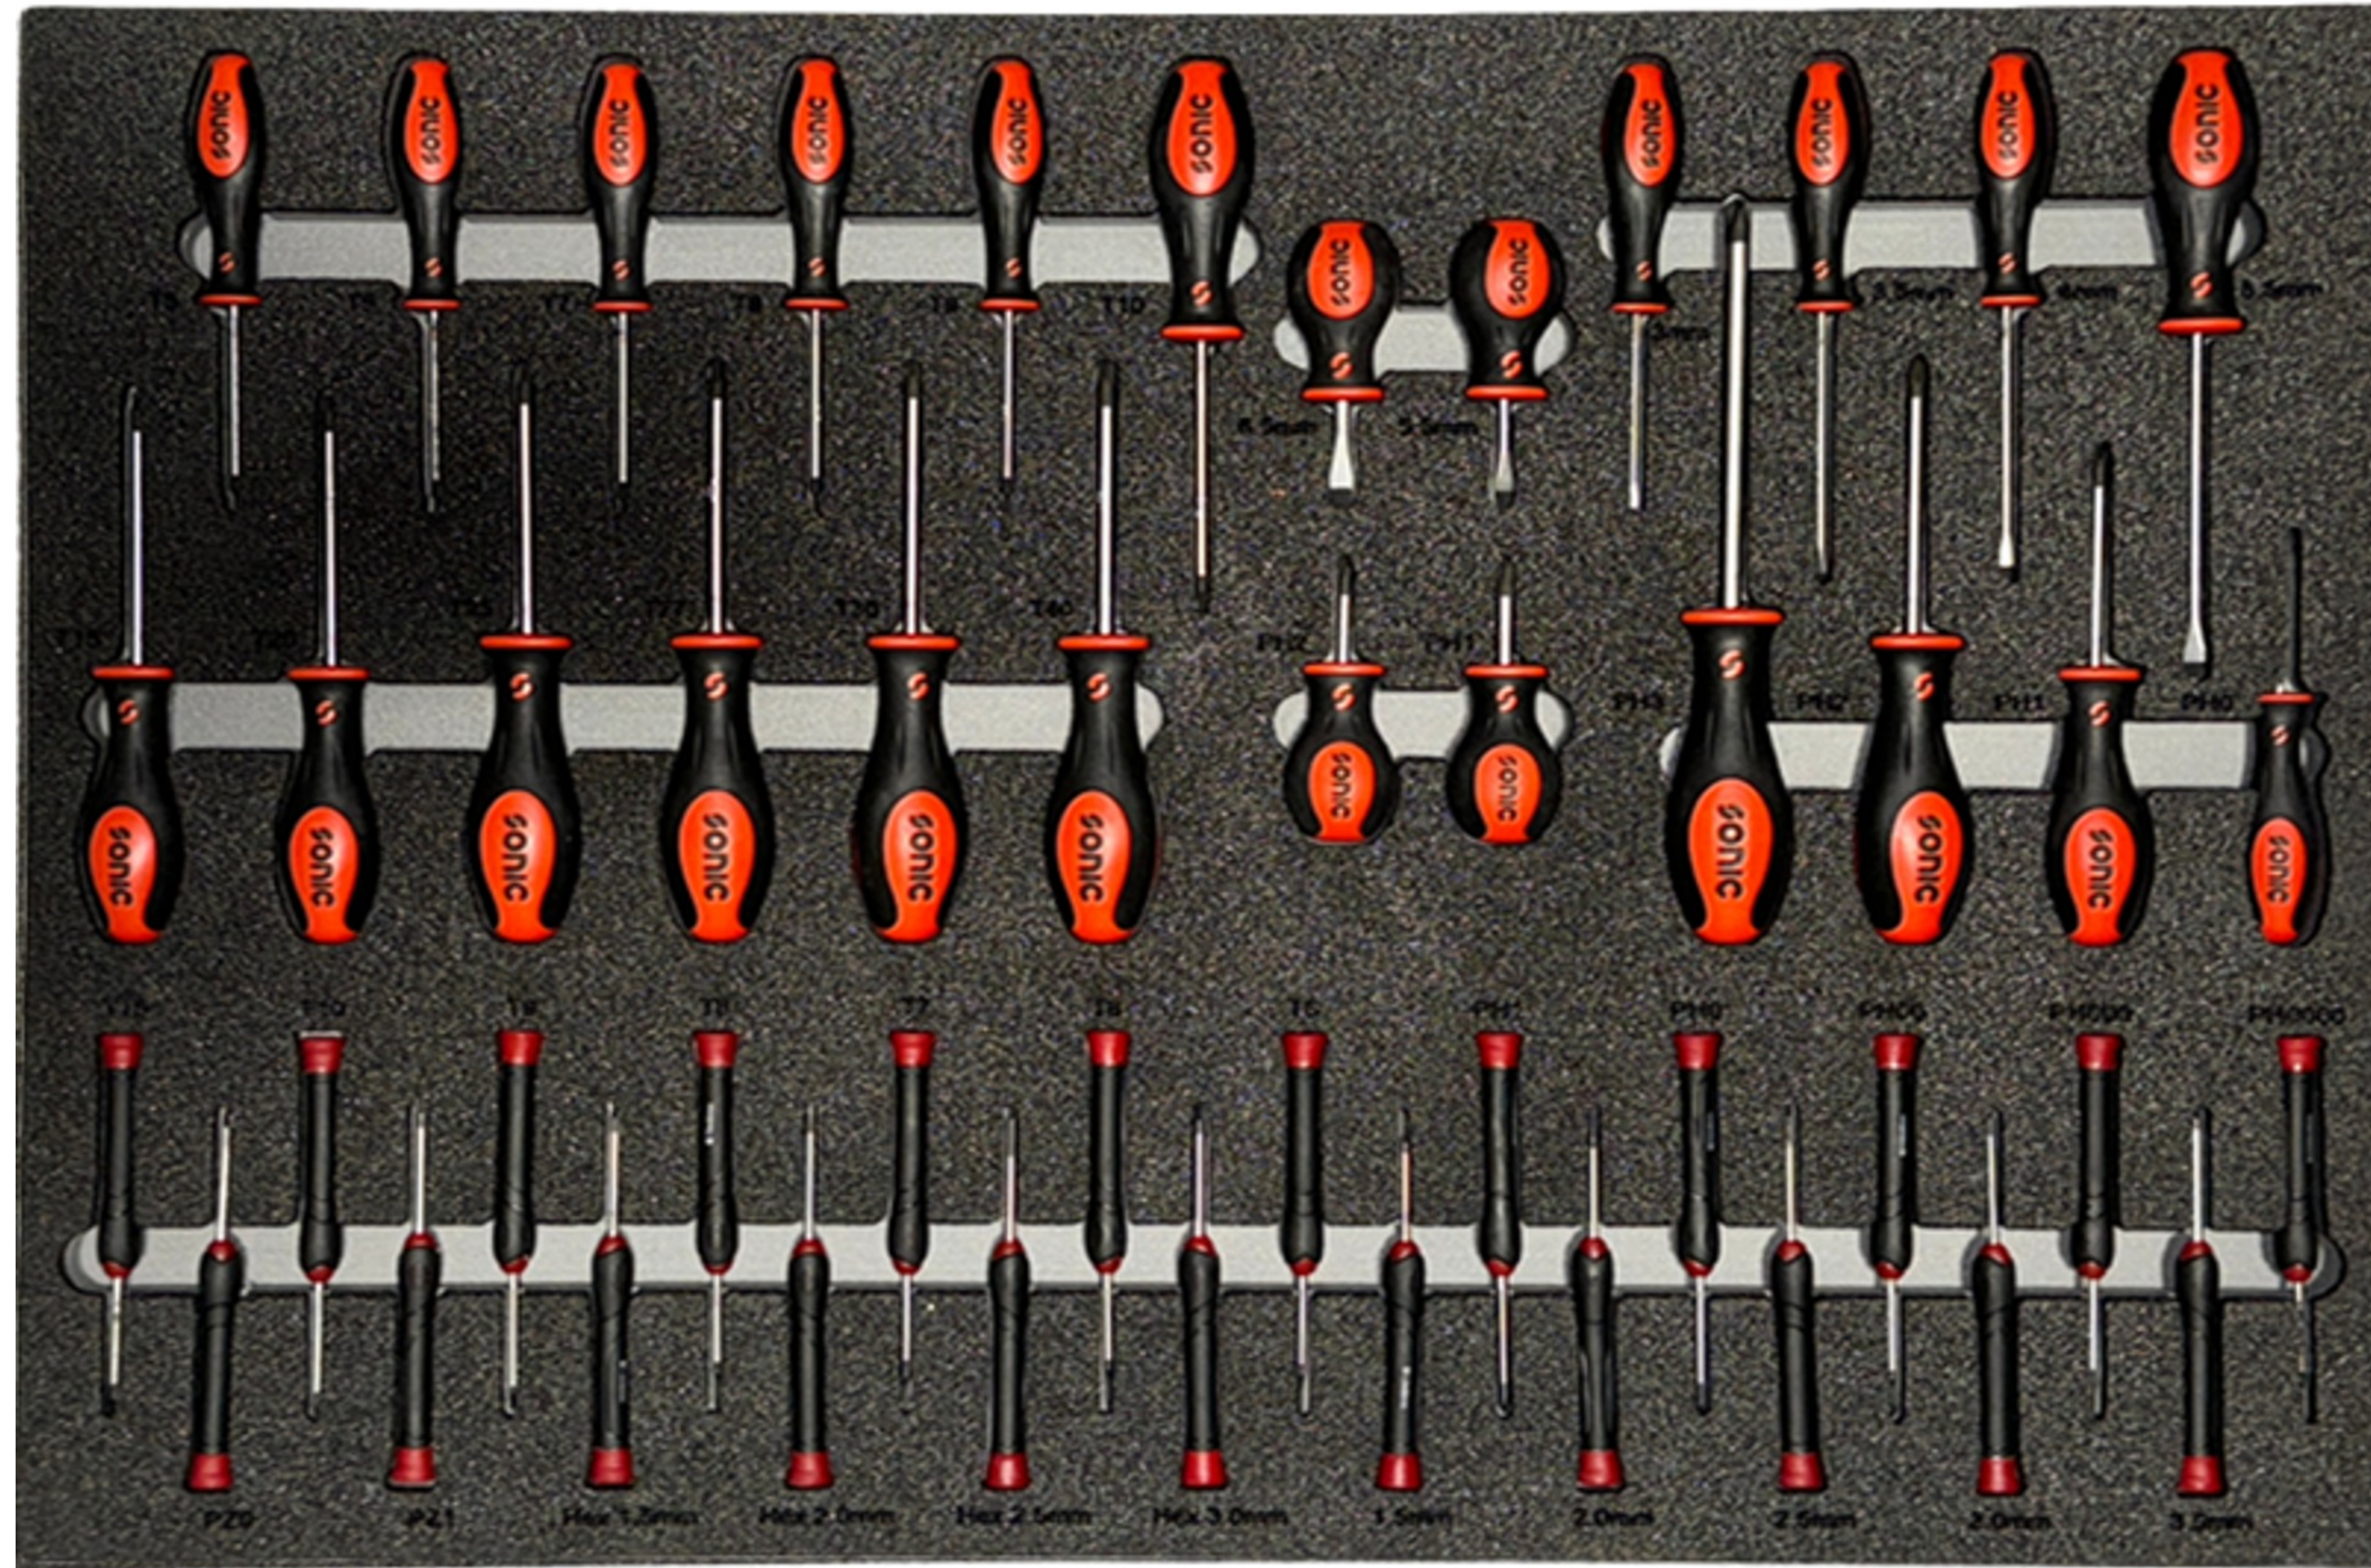

901P009

NO	Sonic NO	Description	Q'ty
1	13605	Screwdriver, TX T5	1
2	13606	Screwdriver, TX T6	1
3	13607	Screwdriver, TX T7	1
4	13608	Screwdriver, TX T8	1
5	13609	Screwdriver, TX T9	1
6	13610	Screwdriver, TX T10	1
7	133065S	Screwdriver, stubby slotted 6.5mm	1
8	133055	Screwdriver, stubby slotted 5.5mm	1
9	13303	Screwdriver, slotted 3mm	1
10	13335	Screwdriver, slotted 3.5mm	1
11	13304	Screwdriver, slotted 4mm	1
12	13355	Screwdriver, slotted 5.5mm	1
13	13615	Screwdriver, TX T15	1
14	13620	Screwdriver, TX T20	1
15	13625	Screwdriver, TX T25	1
16	13627	Screwdriver, TX T27	1
17	13630	Screwdriver, TX T30	1
18	13640	Screwdriver, TX T40	1
19	1312S	Screwdriver, stubby PH.2	1
20	1311S	Screwdriver, stubby PH.1	1
21	1313	Screwdriver, PH.3	1
22	1312	Screwdriver, PH.2	1
23	1311	Screwdriver, PH.1	1
24	1310	Screwdriver, PH.0	1
25	602303-23	Precision screwdriver T15	1
26	602303-6	Precision screwdriver PZ.0	1
27	602303-22	Precision screwdriver T10	1
28	602303-7	Precision screwdriver PZ.1	1
29	602303-21	Precision screwdriver T9	1
30	602303-13	Precision screwdriver Hex 1.5mm	1
31	602303-20	Precision screwdriver T8	1
32	602303-14	Precision screwdriver Hex 2.0mm	1
33	602303-19	Precision screwdriver T7	1
34	602303-15	Precision screwdriver Hex 2.5mm	1
35	602303-18	Precision screwdriver T6	1
36	602303-16	Precision screwdriver Hex 3.0mm	1
37	602303-17	Precision screwdriver T5	1
38	602303-8	Precision screwdriver slotted 1.5mm	1
39	602303-5	Precision screwdriver PH.1	1
40	602303-9	Precision screwdriver slotted 2.0mm	1
41	602303-4	Precision screwdriver PH.0	1
42	602303-10	Precision screwdriver slotted 2.5mm	1

NO	Sonic NO	Description	Q'ty
43	602303-3	Precision screwdriver PH.00	1
44	602303-11	Precision screwdriver slotted 3.0mm	1
45	602303-2	Precision screwdriver PH.000	1
46	602303-12	Precision screwdriver slotted 3.5mm	1
47	602303-1	Precision screwdriver PH.0000	1