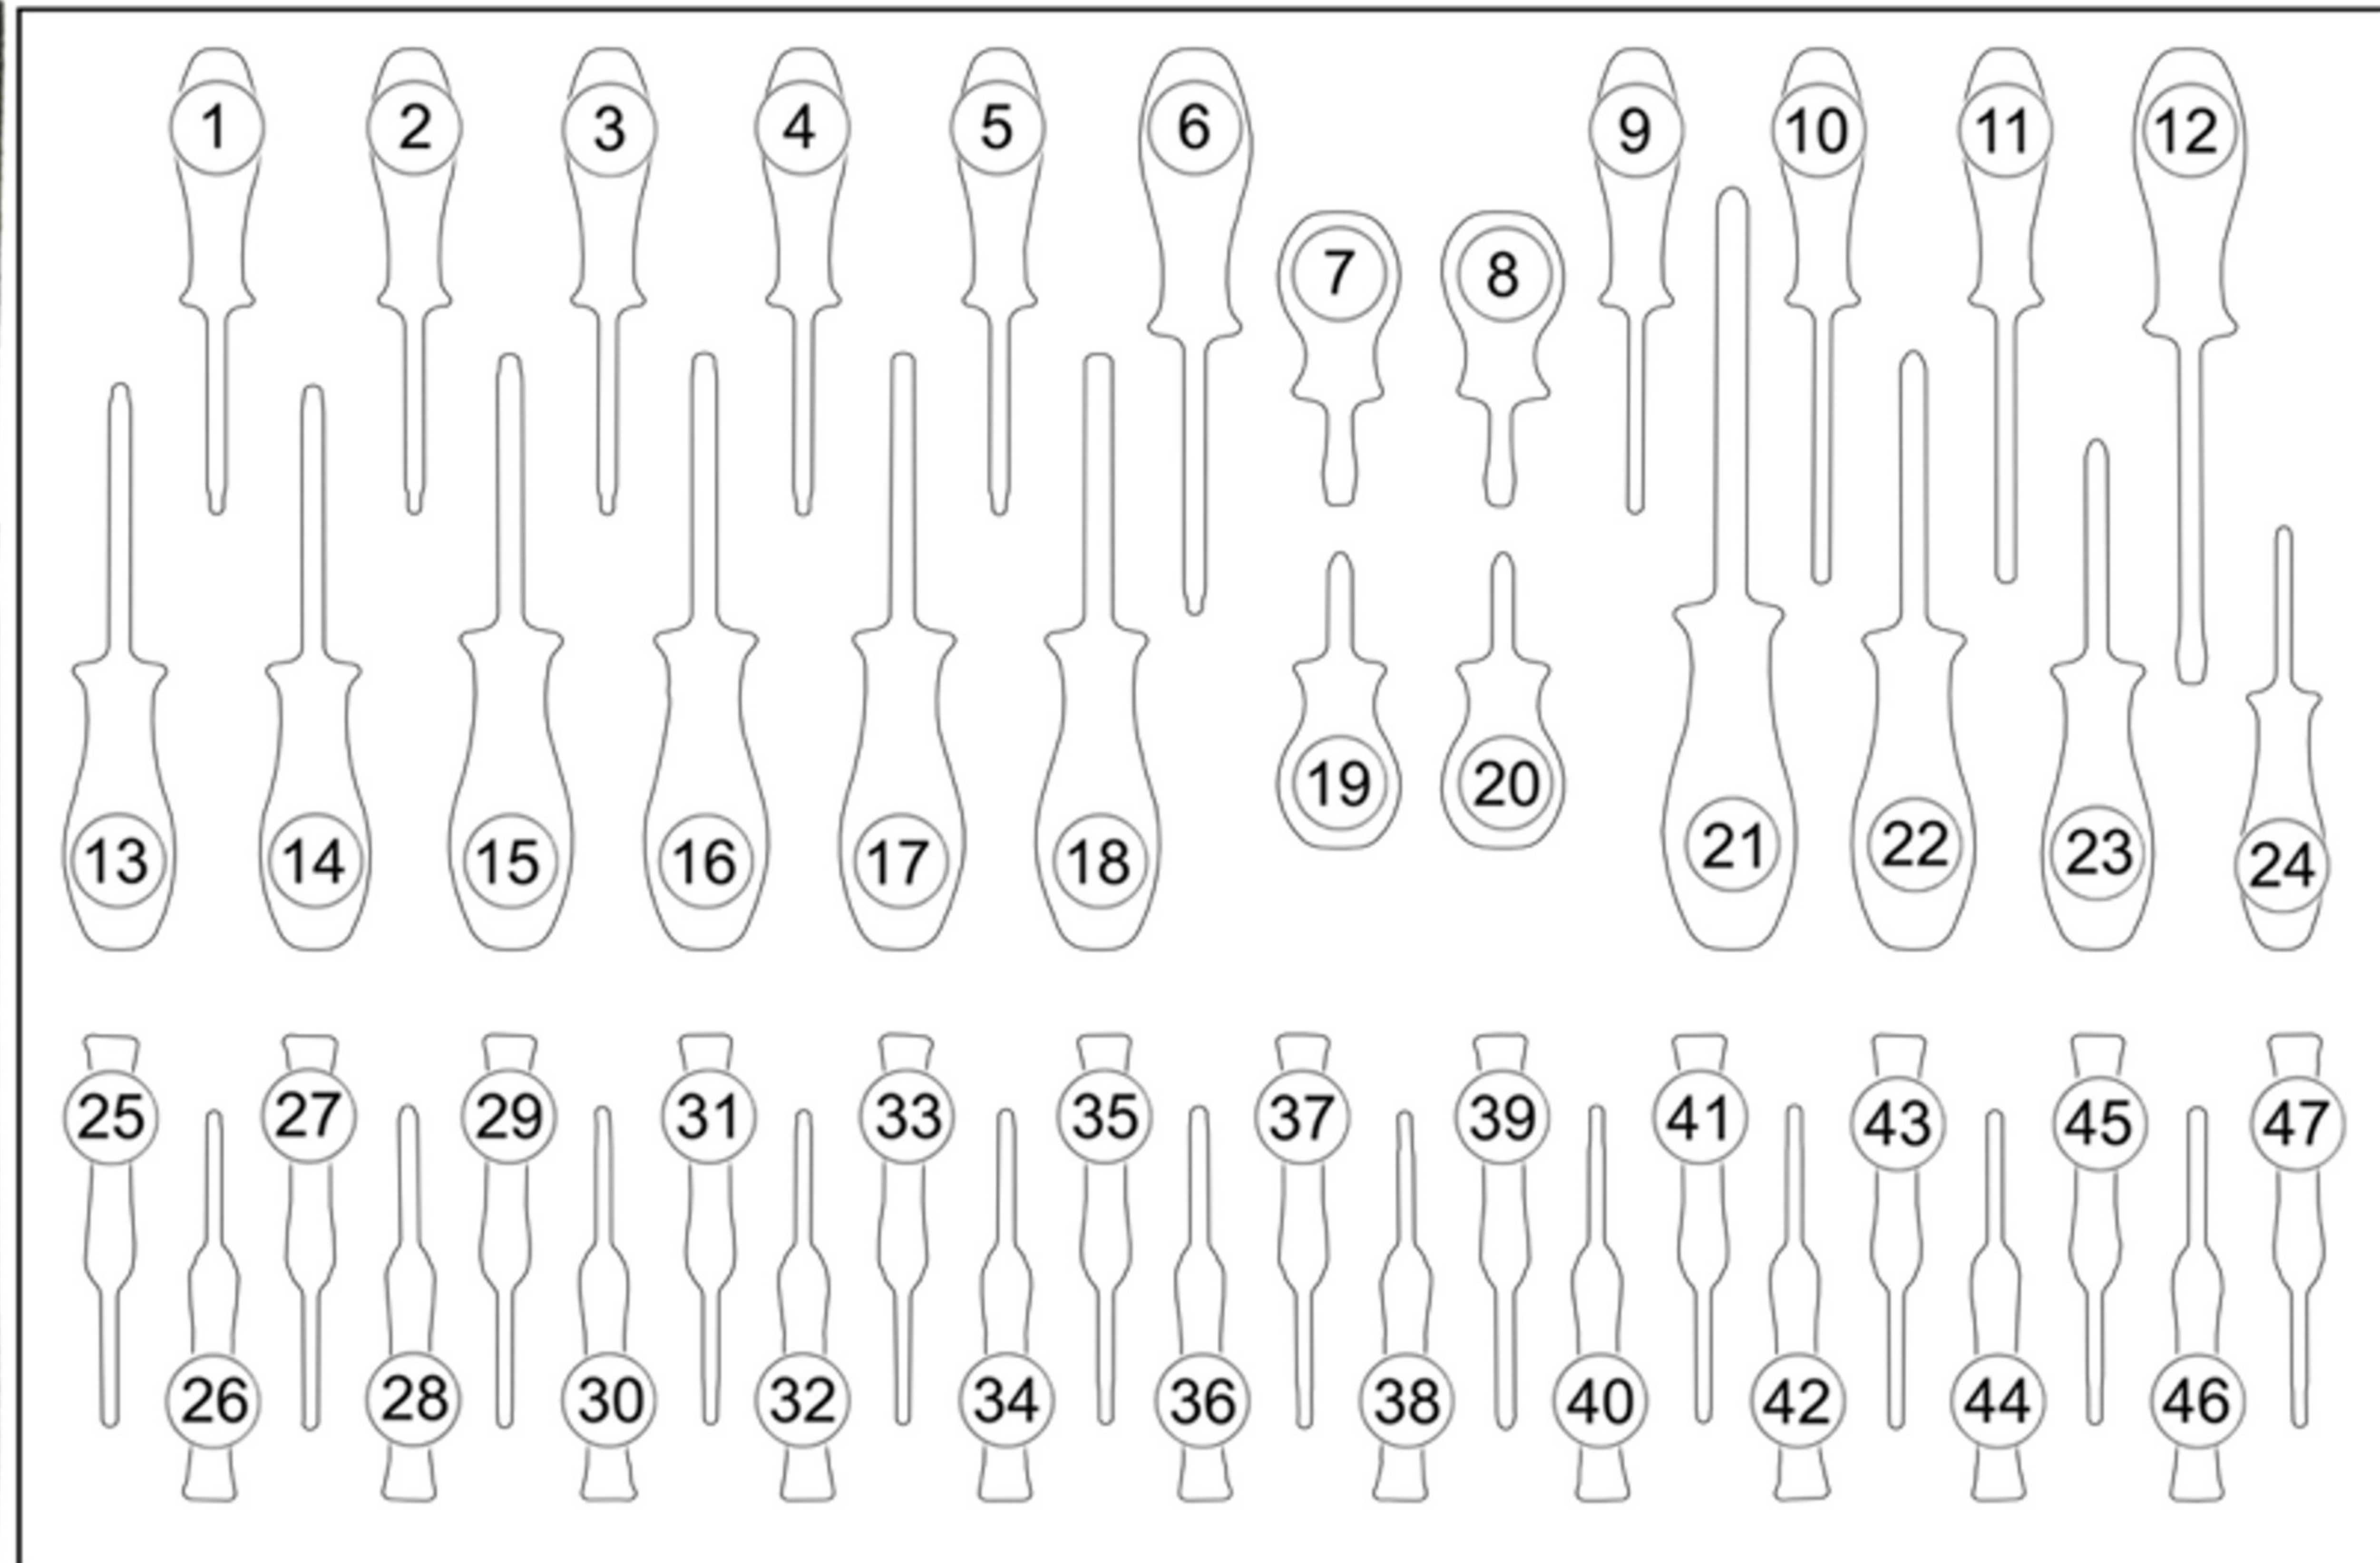

901P009

NO	Sonic NO	Description	Q'ty
1	13605	Screwdriver, TX T5	1
2	13606	Screwdriver, TX T6	1
3	13607	Screwdriver, TX T7	1
4	13608	Screwdriver, TX T8	1
5	13609	Screwdriver, TX T9	1
6	13610	Screwdriver, TX T10	1
7	133065S	Screwdriver, stubby slotted 6.5mm	1
8	133055	Screwdriver, stubby slotted 5.5mm	1
9	13303	Screwdriver, slotted 3mm	1
10	13335	Screwdriver, slotted 3.5mm	1
11	13304	Screwdriver, slotted 4mm	1
12	13355	Screwdriver, slotted 5.5mm	1
13	13615	Screwdriver, TX T15	1
14	13620	Screwdriver, TX T20	1
15	13625	Screwdriver, TX T25	1
16	13627	Screwdriver, TX T27	1
17	13630	Screwdriver, TX T30	1
18	13640	Screwdriver, TX T40	1
19	1312S	Screwdriver, stubby PH.2	1
20	1311S	Screwdriver, stubby PH.1	1
21	1313	Screwdriver, PH.3	1
22	1312	Screwdriver, PH.2	1
23	1311	Screwdriver, PH.1	1
24	1310	Screwdriver, PH.0	1
25	602303-23	Precision screwdriver T15	1
26	602303-6	Precision screwdriver PZ.0	1
27	602303-22	Precision screwdriver T10	1
28	602303-7	Precision screwdriver PZ.1	1
29	602303-21	Precision screwdriver T9	1
30	602303-13	Precision screwdriver Hex 1.5mm	1
31	602303-20	Precision screwdriver T8	1
32	602303-14	Precision screwdriver Hex 2.0mm	1
33	602303-19	Precision screwdriver T7	1
34	602303-15	Precision screwdriver Hex 2.5mm	1
35	602303-18	Precision screwdriver T6	1
36	602303-16	Precision screwdriver Hex 3.0mm	1
37	602303-17	Precision screwdriver T5	1
38	602303-8	Precision screwdriver slotted 1.5mm	1
39	602303-5	Precision screwdriver PH.1	1
40	602303-9	Precision screwdriver slotted 2.0mm	1
41	602303-4	Precision screwdriver PH.0	1
42	602303-10	Precision screwdriver slotted 2.5mm	1

NO	Sonic NO	Description	Q'ty
43	602303-3	Precision screwdriver PH.00	1
44	602303-11	Precision screwdriver slotted 3.0mm	1
45	602303-2	Precision screwdriver PH.000	1
46	602303-12	Precision screwdriver slotted 3.5mm	1
47	602303-1	Precision screwdriver PH.0000	1