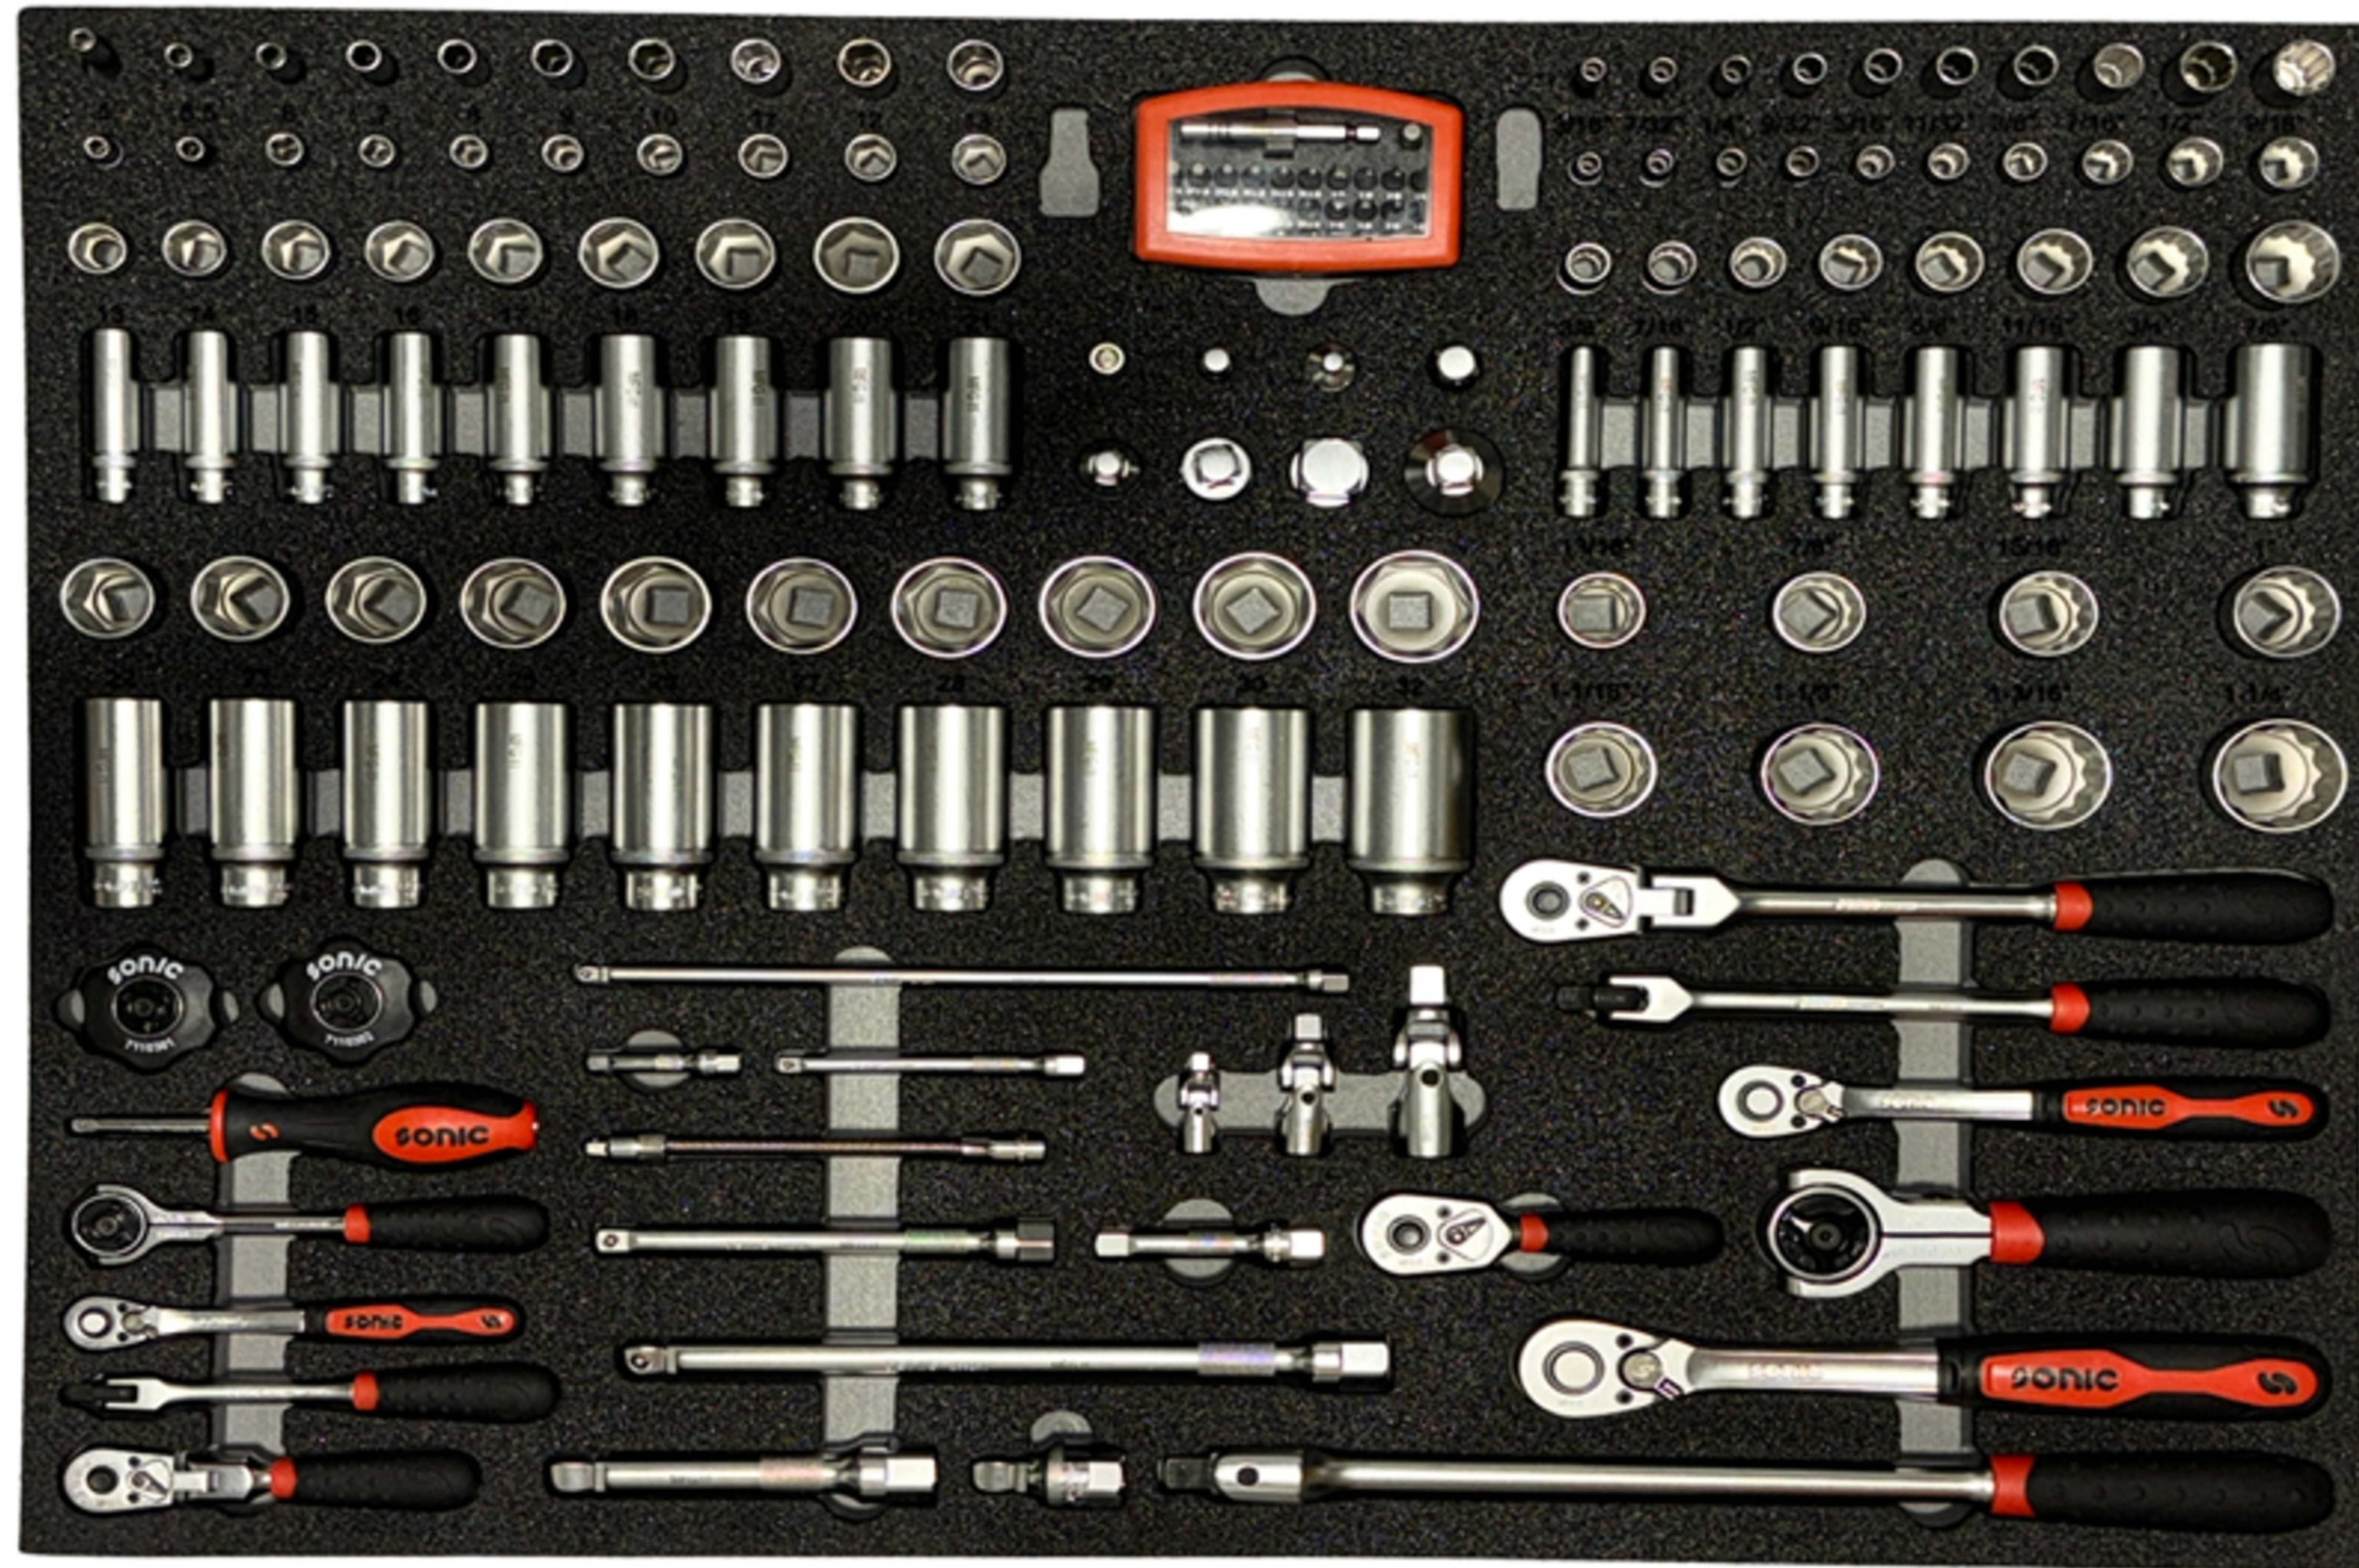

901P007

NO	Sonic NO	Description	Q'ty
1	2155005	Flank deep socket 1/4", 6 pt. 5mm	1
2	21550055	Flank deep socket 1/4", 6 pt. 5.5mm	1
3	2155006	Flank deep socket 1/4", 6 pt. 6mm	1
4	2155007	Flank deep socket 1/4", 6 pt. 7mm	1
5	2155008	Flank deep socket 1/4", 6 pt. 8mm	1
6	2155009	Flank deep socket 1/4", 6 pt. 9mm	1
7	2155010	Flank deep socket 1/4", 6 pt. 10mm	1
8	215501	Flank deep socket 1/4", 6 pt. 11mm	1
9	215501	Flank deep socket 1/4", 6 pt. 12mm	1
10	2155013	Flank deep socket 1/4", 6 pt. 13mm	1
11	21505	Flank socket 1/4", 6 pt. 5mm	1
12	21555	Flank socket 1/4", 6 pt. 5.5mm	1
13	21506	Flank socket 1/4", 6 pt. 6mm	1
14	21507	Flank socket 1/4", 6 pt. 7mm	1
15	21508	Flank socket 1/4", 6 pt. 8mm	1
16	21509	Flank socket 1/4", 6 pt. 9mm	1
17	21510	Flank socket 1/4", 6 pt. 10mm	1
18	21511	Flank socket 1/4", 6 pt. 11mm	1
19	21512	Flank socket 1/4", 6 pt. 12mm	1
20	21513	Flank socket 1/4", 6 pt. 13mm	1
21	22513	Flank socket 3/8", 6 pt. 13mm	1
22	22514	Flank socket 3/8", 6 pt. 14mm	1
23	22515	Flank socket 3/8", 6 pt. 15mm	1
24	22516	Flank socket 3/8", 6 pt. 16mm	1
25	22517	Flank socket 3/8", 6 pt. 17mm	1
26	22518	Flank socket 3/8", 6 pt. 18mm	1
27	22519	Flank socket 3/8", 6 pt. 19mm	1
28	22520	Flank socket 3/8", 6 pt. 20mm	1
29	22521	Flank socket 3/8", 6 pt. 21mm	1
30	73721	Bit holder 3/8"(F) x 1/4"(F)	1
31	103201	32pcs Bit set	1
32	900424	Wera Zyklus 8784 A1 Adaptor, Hexagon	1
33	2195005	Socket 1/4", 12 pt. deep 3/16" (SAE)	1
34	21950055	Socket 1/4", 12 pt. deep 7/32" (SAE)	1
35	2195006	Socket 1/4", 12 pt. deep 1/4" (SAE)	1
36	2195007	Socket 1/4", 12 pt. deep 9/32" (SAE)	1
37	2195008	Socket 1/4", 12 pt. deep 5/16" (SAE)	1
38	2195009	Socket 1/4", 12 pt. deep 11/32" (SAE)	1
39	2195010	Socket 1/4", 12 pt. deep 3/8" (SAE)	1
40	2195011	Socket 1/4", 12 pt. deep 7/16" (SAE)	1
41	2195012	Socket 1/4", 12 pt. deep 1/2" (SAE)	1
42	2195014	1/4" 12pt Flank Deep socket 9/16"	1