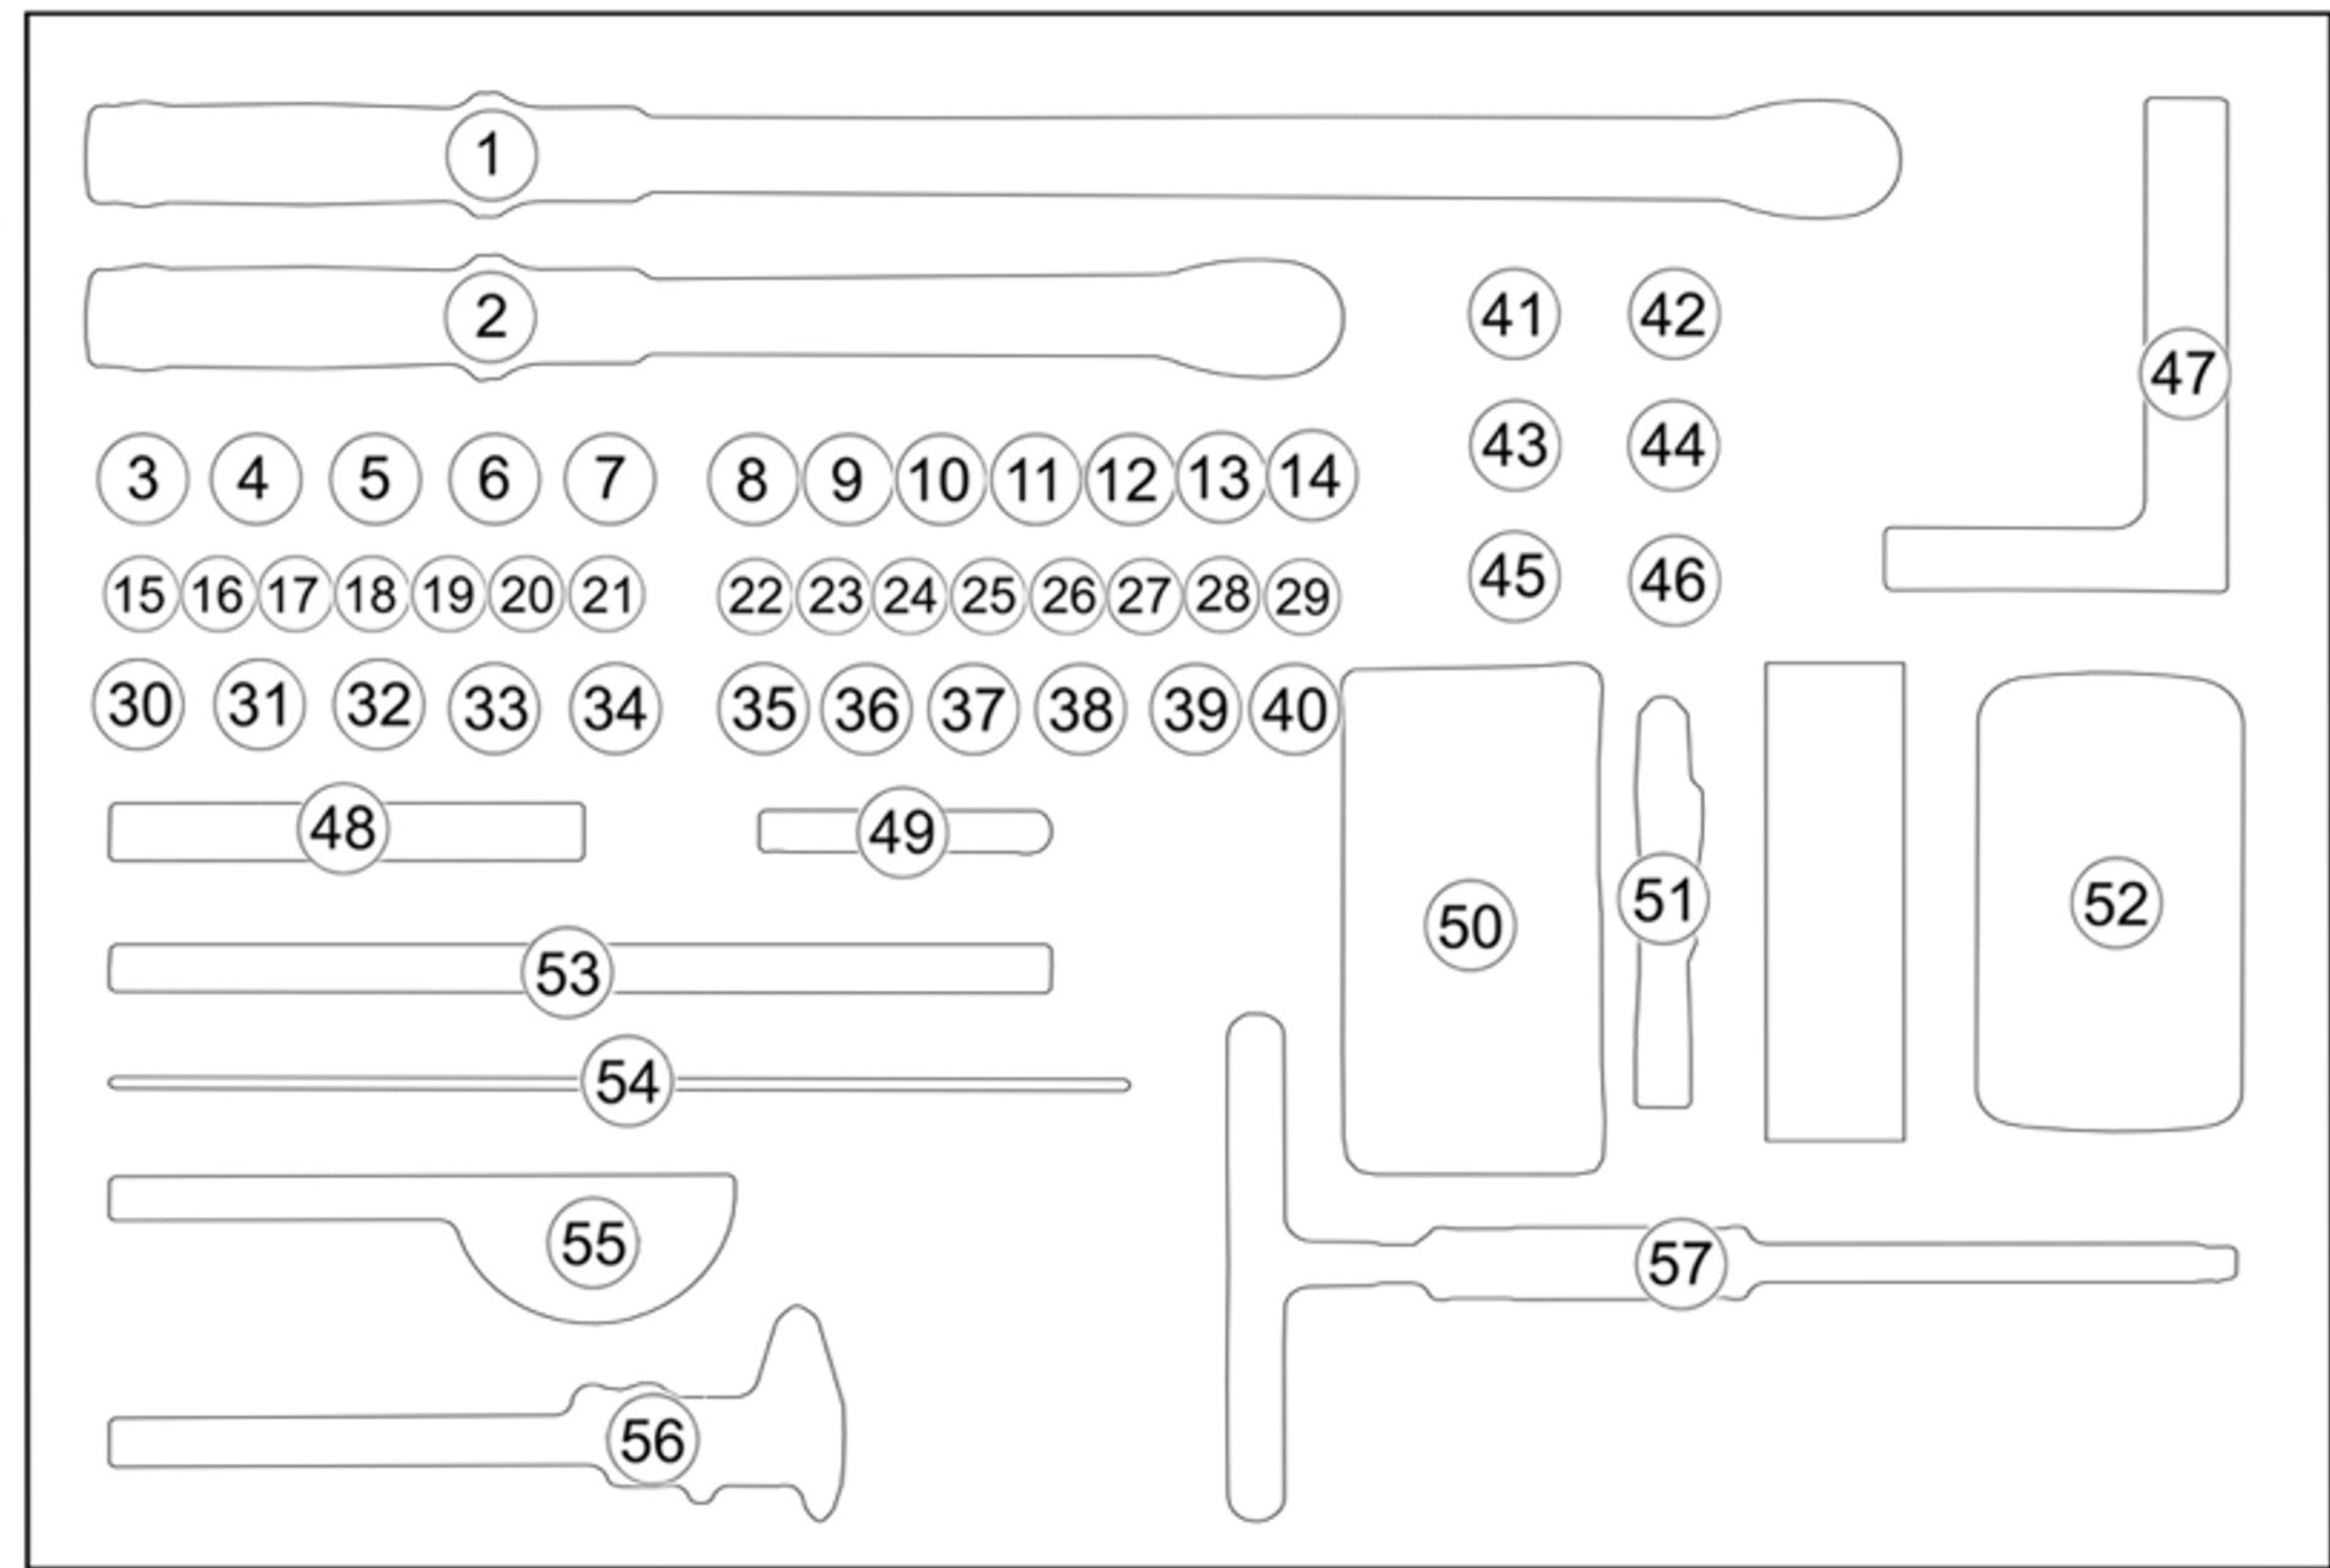

901P006

NO	Sonic NO	Description	Q'ty
1	732360300	Torques wrench 1/2" 60 to 300Nm	1
2	732210100	Torques wrench 3/8" 20 to 100Nm	1
3	82414813	Bit socket hex 3/8", 1/2" (SAE)	1
4	82414812	Bit socket hex 3/8", 7/16" (SAE)	1
5	82414810	Bit socket hex 3/8", 3/8" (SAE)	1
6	82414808	Bit socket hex 3/8", 5/16" (SAE)	1
7	82414806	Bit socket hex 3/8", 1/4" (SAE)	1
8	8244812	Bit socket hex 3/8", 12mm	1
9	8244811	Bit socket hex 3/8", 11mm	1
10	8244810	Bit socket hex 3/8", 10mm	1
11	8244809	Bit socket hex 3/8", 9mm	1
12	8244808	Bit socket hex 3/8", 8mm	1
13	8244807	Bit socket hex 3/8", 7mm	1
14	8244806	Bit socket hex 3/8", 6mm	1
15	81413710	Bit socket hex 1/4", 3/8" (SAE)	1
16	81413708	Bit socket hex 1/4", 5/16" (SAE)	1
17	81413707	Bit socket hex 1/4", 1/4" (SAE)	1
18	81413706	Bit socket hex 1/4", 7/32" (SAE)	1
19	81413705	Bit socket hex 1/4", 3/16" (SAE)	1
20	81413704	Bit socket hex 1/4", 5/32" (SAE)	1
21	81413703	Bit socket hex 1/4", 1/8" (SAE)	1
22	8143710	Bit socket hex 1/4", 10mm	1
23	8143709	Bit socket hex 1/4", 9mm	1
24	8143708	Bit socket hex 1/4", 8mm	1
25	8143707	Bit socket hex 1/4", 7mm	1
26	8143706	Bit socket hex 1/4", 6mm	1
27	81437055	Bit socket hex 1/4", 5.5mm	1
28	8143705	Bit socket hex 1/4", 5mm	1
29	8143704	Bit socket hex 1/4", 4mm	1
30	8163740	Bit socket TX 1/4", T40	1
31	8163730	Bit socket TX 1/4", T30	1
32	8163727	Bit socket TX 1/4", T27	1
33	8163725	Bit socket TX 1/4", T25	1
34	8163720	Bit socket TX 1/4", T20	1
35	8163715	Bit socket TX 1/4", T15	1
36	8163710	Bit socket TX 1/4", T10	1
37	8163709	Bit socket TX 1/4", T9	1
38	8163708	Bit socket TX 1/4", T8	1
39	8163707	Bit socket TX 1/4", T7	1
40	8163706	Bit socket TX 1/4", T6	1
41	83406212	Bit socket hex 1/2", 12mm	1
42	834106213	Bit socket hex 1/2", 1/2" (SAE)	1

NO	Sonic NO	Description	Q'ty
43	83406210	Bit socket hex 1/2", 10mm	1
44	834106212	Bit socket hex 1/2", 7/16" (SAE)	1
45	83406208	Bit socket hex 1/2", 8mm	1
46	834106208	Bit socket hex 1/2", 5/16" (SAE)	1
47	900382	Steelex, Precision Square, 6-Inch	1
48	47001	6" ruler with 4R Grad	1
49	47002	Feeler gauge 26pcs.	1
50	4820549	3 in 1 Slim Light, Medium	1
51	4821105	Flash Pen	1
52	47018	Multimeter AC/DC	1
53	900381	Empire True Blue 12 in. Magnetic Tool Box Level	1
54	47004	Stainless steel straight rule 30cm	1
55	47005	Stainless steel protractor	1
56	47010	Digital vernier caliper	1
57	72602	Speedy T-grip 3/8"	1