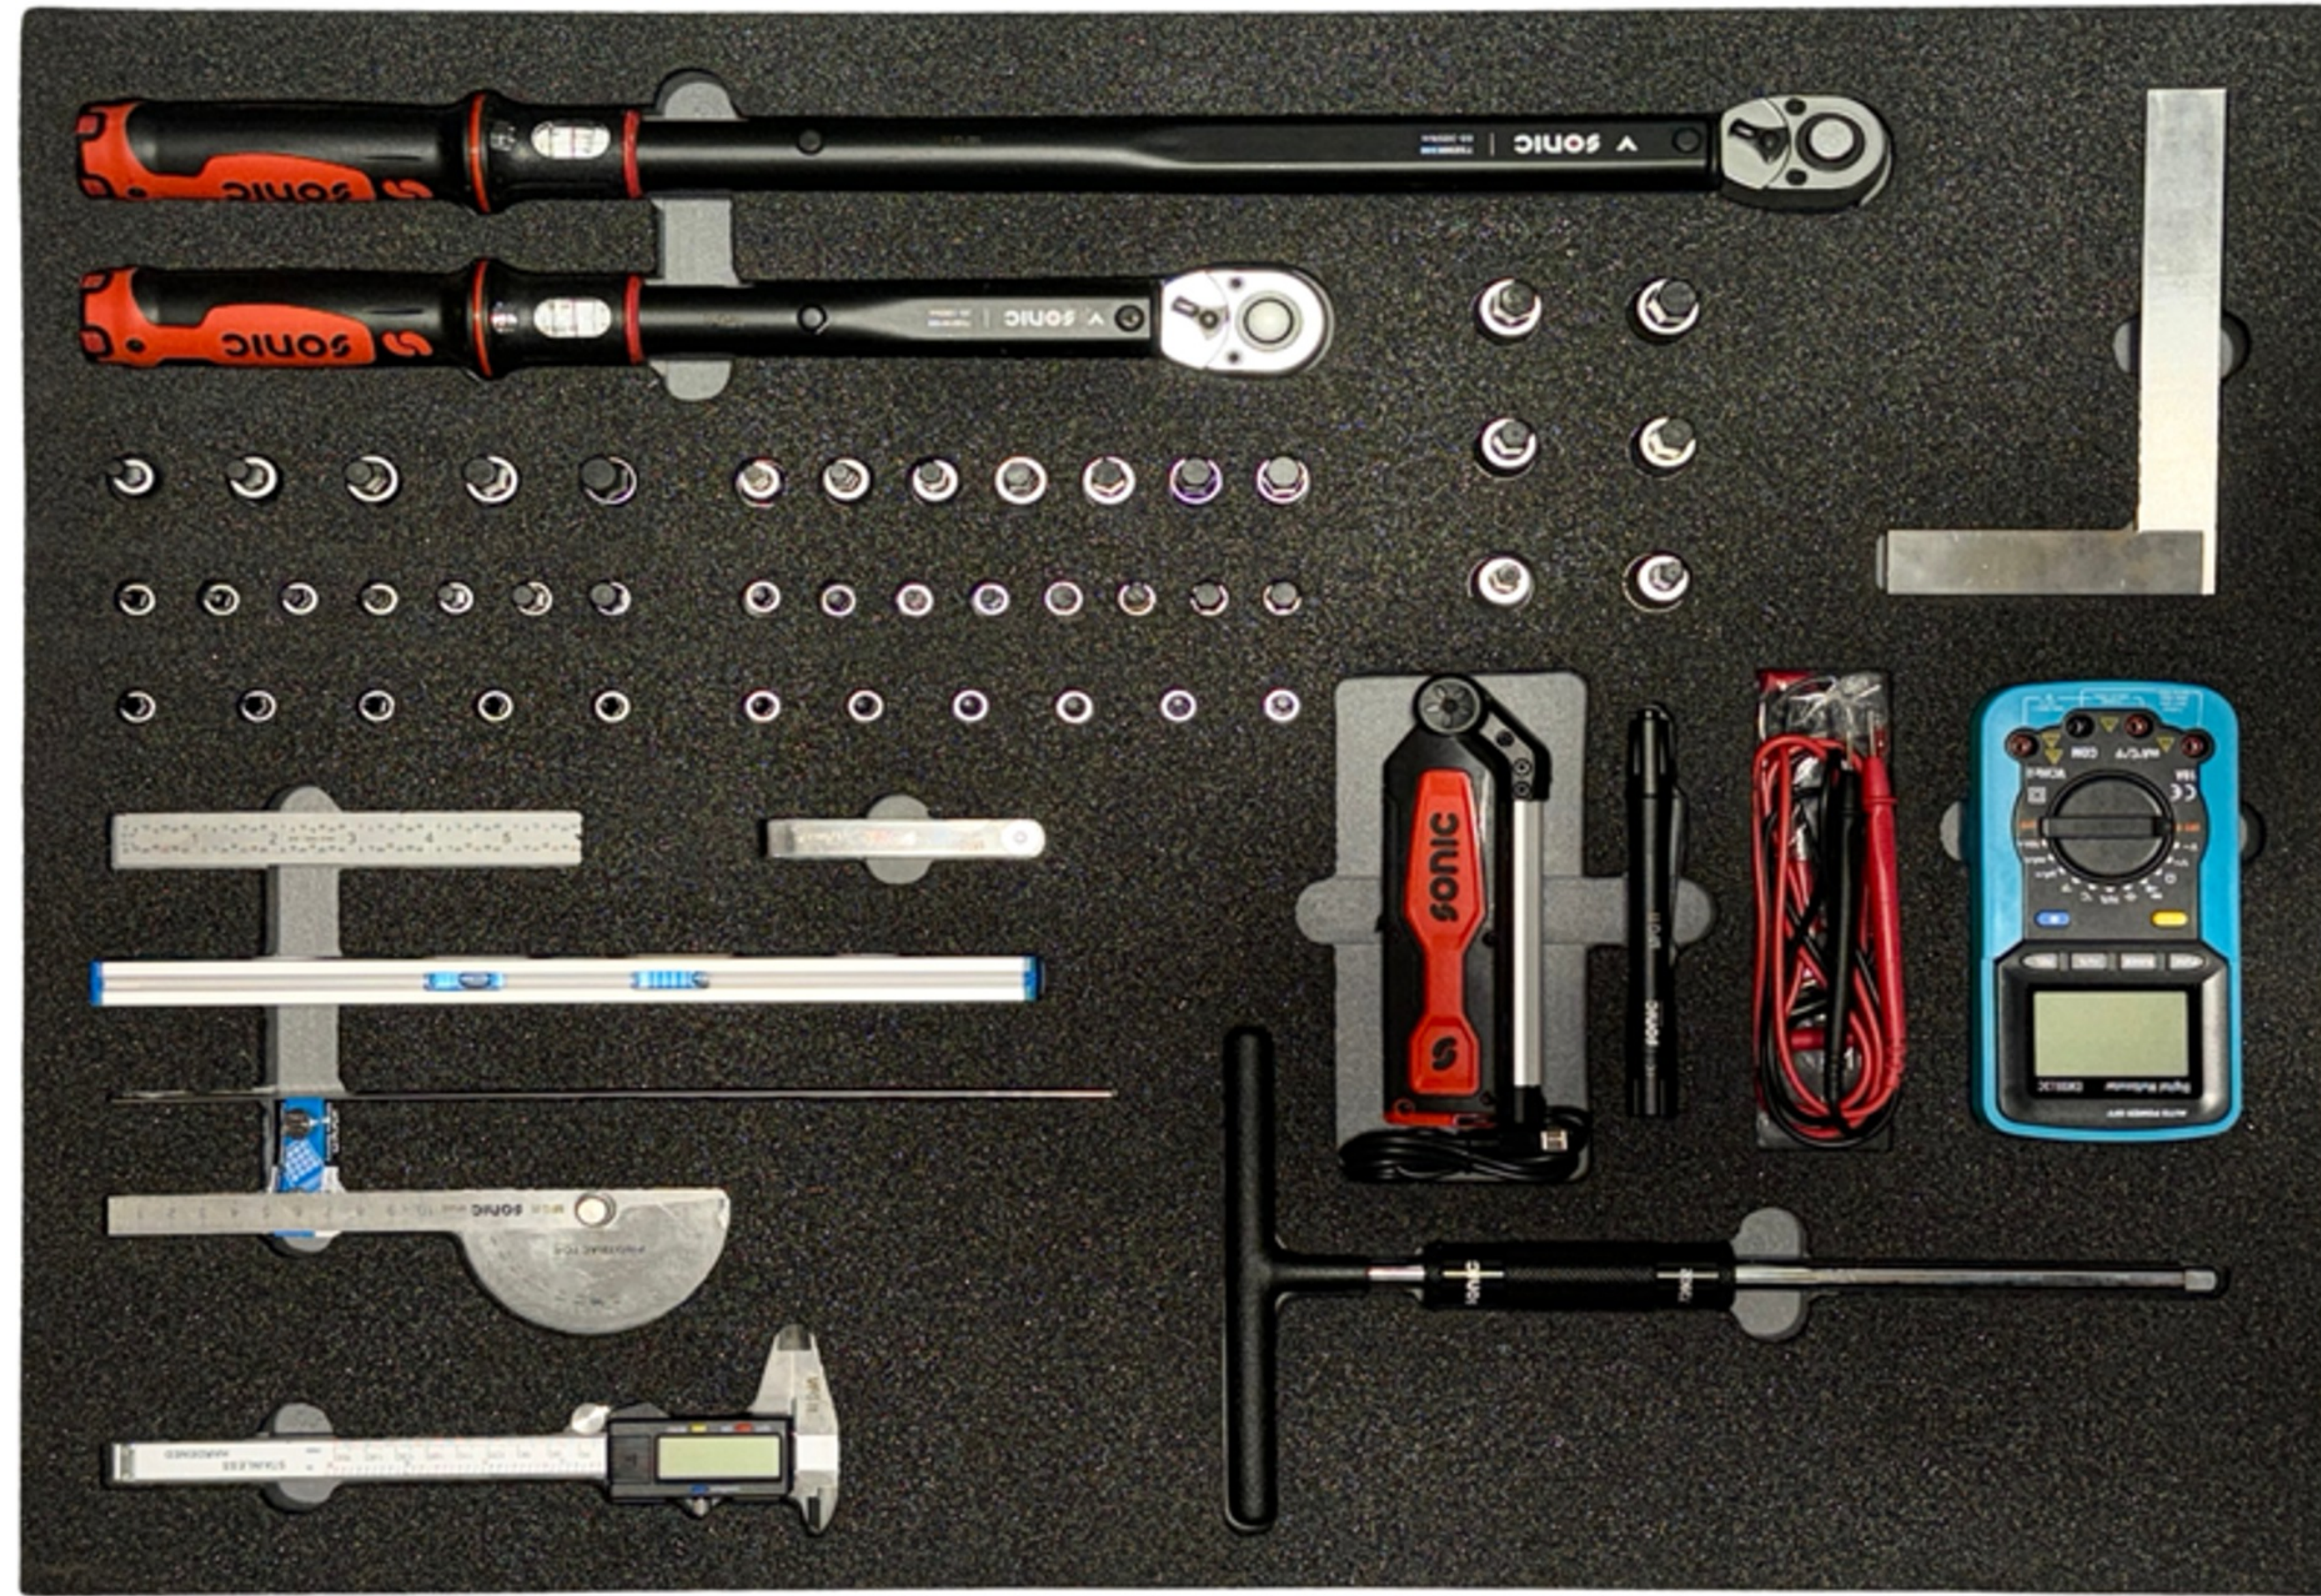

901P006

NO	Sonic NO	Description	Q'ty
1	732360300	Torques wrench 1/2" 60 to 300Nm	1
2	732210100	Torques wrench 3/8" 20 to 100Nm	1
3	82414813	Bit socket hex 3/8", 1/2" (SAE)	1
4	82414812	Bit socket hex 3/8", 7/16" (SAE)	1
5	82414810	Bit socket hex 3/8", 3/8" (SAE)	1
6	82414808	Bit socket hex 3/8", 5/16" (SAE)	1
7	82414806	Bit socket hex 3/8", 1/4" (SAE)	1
8	8244812	Bit socket hex 3/8", 12mm	1
9	8244811	Bit socket hex 3/8", 11mm	1
10	8244810	Bit socket hex 3/8", 10mm	1
11	8244809	Bit socket hex 3/8", 9mm	1
12	8244808	Bit socket hex 3/8", 8mm	1
13	8244807	Bit socket hex 3/8", 7mm	1
14	8244806	Bit socket hex 3/8", 6mm	1
15	81413710	Bit socket hex 1/4", 3/8" (SAE)	1
16	81413708	Bit socket hex 1/4", 5/16" (SAE)	1
17	81413707	Bit socket hex 1/4", 1/4" (SAE)	1
18	81413706	Bit socket hex 1/4", 7/32" (SAE)	1
19	81413705	Bit socket hex 1/4", 3/16" (SAE)	1
20	81413704	Bit socket hex 1/4", 5/32" (SAE)	1
21	81413703	Bit socket hex 1/4", 1/8" (SAE)	1
22	8143710	Bit socket hex 1/4", 10mm	1
23	8143709	Bit socket hex 1/4", 9mm	1
24	8143708	Bit socket hex 1/4", 8mm	1
25	8143707	Bit socket hex 1/4", 7mm	1
26	8143706	Bit socket hex 1/4", 6mm	1
27	81437055	Bit socket hex 1/4", 5.5mm	1
28	8143705	Bit socket hex 1/4", 5mm	1
29	8143704	Bit socket hex 1/4", 4mm	1
30	8163740	Bit socket TX 1/4", T40	1
31	8163730	Bit socket TX 1/4", T30	1
32	8163727	Bit socket TX 1/4", T27	1
33	8163725	Bit socket TX 1/4", T25	1
34	8163720	Bit socket TX 1/4", T20	1
35	8163715	Bit socket TX 1/4", T15	1
36	8163710	Bit socket TX 1/4", T10	1
37	8163709	Bit socket TX 1/4", T9	1
38	8163708	Bit socket TX 1/4", T8	1
39	8163707	Bit socket TX 1/4", T7	1
40	8163706	Bit socket TX 1/4", T6	1
41	83406212	Bit socket hex 1/2", 12mm	1
42	834106213	Bit socket hex 1/2", 1/2" (SAE)	1

NO	Sonic NO	Description	Q'ty
43	83406210	Bit socket hex 1/2", 10mm	1
44	834106212	Bit socket hex 1/2", 7/16" (SAE)	1
45	83406208	Bit socket hex 1/2", 8mm	1
46	834106208	Bit socket hex 1/2", 5/16" (SAE)	1
47	900382	Steelex, Precision Square, 6-Inch	1
48	47001	6" ruler with 4R Grad	1
49	47002	Feeler gauge 26pcs.	1
50	4820549	3 in 1 Slim Light, Medium	1
51	4821105	Flash Pen	1
52	47018	Multimeter AC/DC	1
53	900381	Empire True Blue 12 in. Magnetic Tool Box Level	1
54	47004	Stainless steel straight rule 30cm	1
55	47005	Stainless steel protractor	1
56	47010	Digital vernier caliper	1
57	72602	Speedy T-grip 3/8"	1