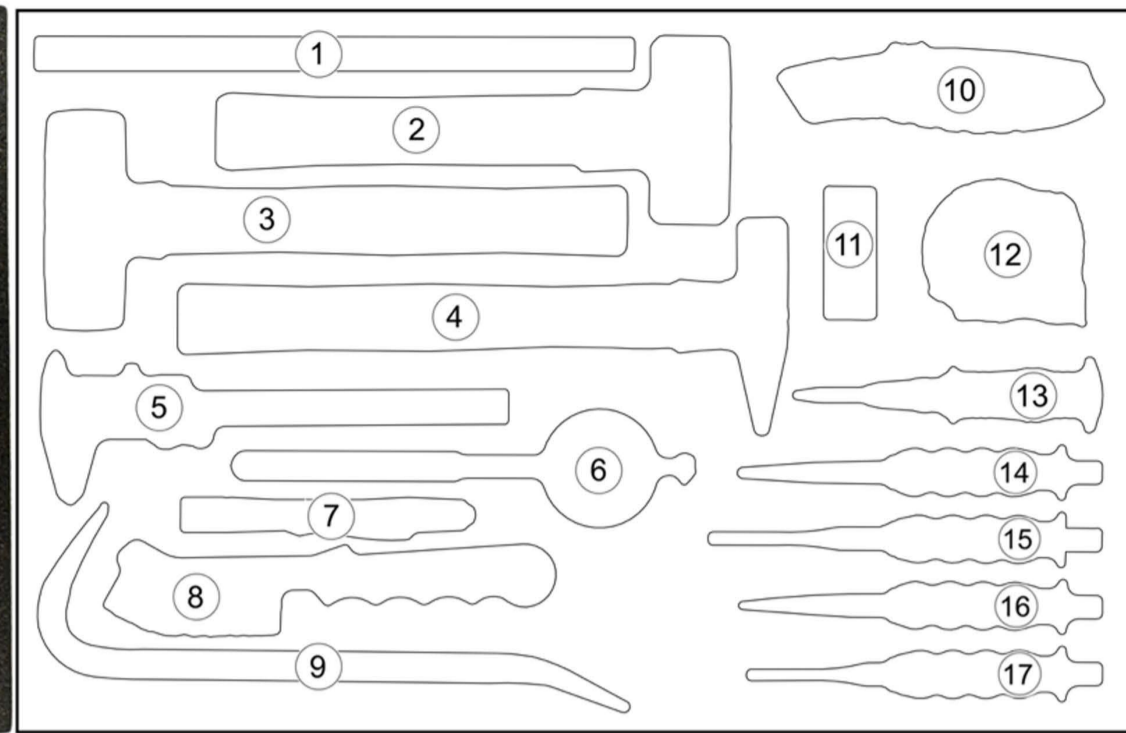

901P004

N0	Sonic NO	Description	Q'ty
1	900381	Empire True Blue 12 in. Magnetic Tool Box	1
2	4631000	Stoning Hammer 1000gr.	1
3	4620400	Hammer with Nylon Tips 400gr.	1
4	4611400	Machinist Hammer 400gr. with wooden	1
5	47010	Digital vernier caliper	1
6	4820111	Telescopic mirror 30 to 74cm	1
7	4821105	Flash Pen	1
8	481125	Steel wire brush	1
9	900340	TEKTON, Wrecking Bar, 12"	1
10	46807	Utility Knife (incl. 3 blades)	1
11	46807-1	10pcs spare blades in holder for utility knife	1
12	47013	Measuring Tape 5 Meter	1
13	45602	Auto center punch	1
14	4564185	Grip Center punch 185mmL 4"	1
15	4535200	Grip Pin punch 200mmL 5"	1
16	4552185	Grip Taper punch 185mmL 2"	1
17	4534180	Grip Pin punch 180mmL 4"	1