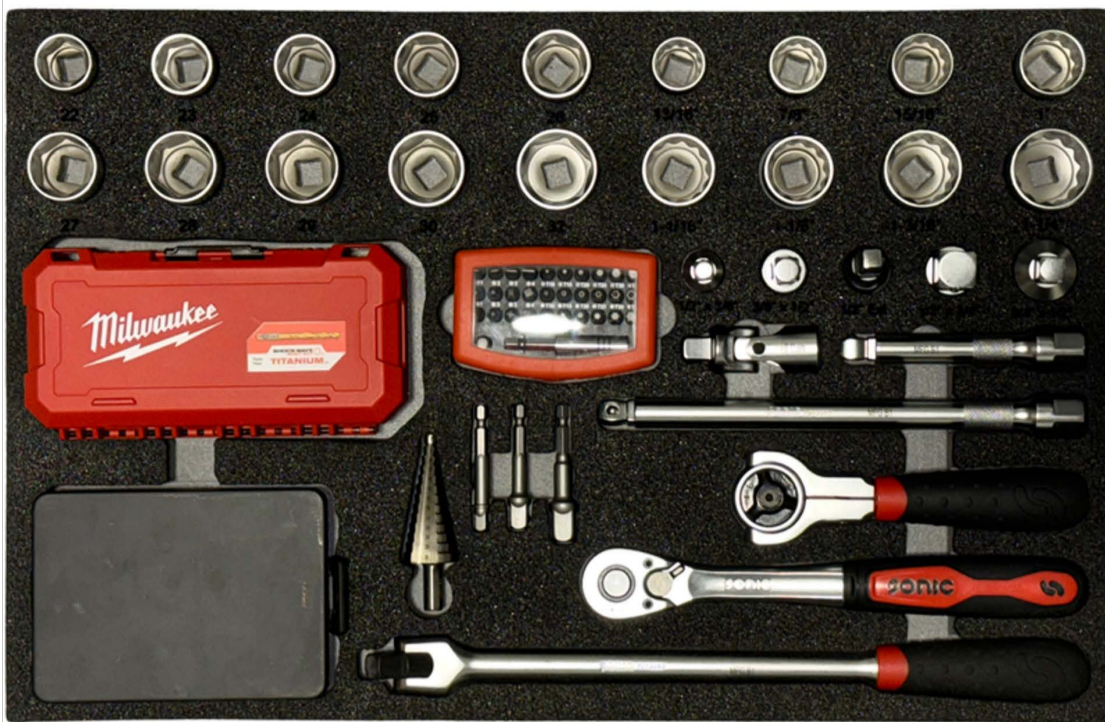

901P003

NO	Sonic NO	Description	Q'ty
1	23522	Flank socket 1/2", 6 pt. 22mm	1
2	23523	Flank socket 1/2", 6 pt. 23mm	1
3	23524	Flank socket 1/2", 6 pt. 24mm	1
4	23525	Flank socket 1/2", 6 pt. 25mm	1
5	23526	Flank socket 1/2", 6 pt. 26mm	1
6	23921	Socket 1/2", 12 pt. 13/16" (SAE)	1
7	23922	Socket 1/2", 12 pt. 7/8" (SAE)	1
8	23924	Socket 1/2", 12 pt. 15/16" (SAE)	1
9	23925	Socket 1/2", 12 pt. 1" (SAE)	1
10	23527	Flank socket 1/2", 6 pt. 27mm	1
11	23528	Flank socket 1/2", 6 pt. 28mm	1
12	23529	Flank socket 1/2", 6 pt. 29mm	1
13	23530	Flank socket 1/2", 6 pt. 30mm	1
14	23532	Flank socket 1/2", 6 pt. 32mm	1
15	23927	Socket 1/2", 12 pt. 1.1/16" (SAE)	1
16	23929	Socket 1/2", 12 pt. 1.1/8" (SAE)	1
17	23930	Socket 1/2", 12 pt. 1.3/16" (SAE)	1
18	23932	Socket 1/2", 12 pt. 1.1/4" (SAE)	1
19	900341	Milwaukee, Shockwave Red Helix Titanium	1
20	103201	32pcs Bit set	1
21	71932	Adaptor 1/2"(F)x 3/8"(M)	1
22	71623	Adaptor for extension 3/8"(F) x 1/2"(M)	1
23	7263050	Wobble extension 1/2" 50mmL	1
24	71934	Adaptor 1/2"(F)x 3/4"(M)	1
25	71943	Adaptor 3/4"(F)x 1/2"(M)	1
26	71531	Universal joint 1/2"	1
27	7263125	Wobble extension 1/2" 125mmL	1
28	602602-3	Drill set hss-s 19pcs	1
29	602602-1	Stepped Drill Bit 6-30mm	1
30	100301	Adaptors for drills, 1/4"DR, 3pcs	1
31	7263250	Wobble extension 1/2" 250mmL	1
32	7110403	Rotor head 1/2" stubby ratchet-72 teeth	1
33	7121503	60th NEXT Ratchet, 1/2"	1
34	7273380	Swivel grip handle 1/2" 380mmL	1