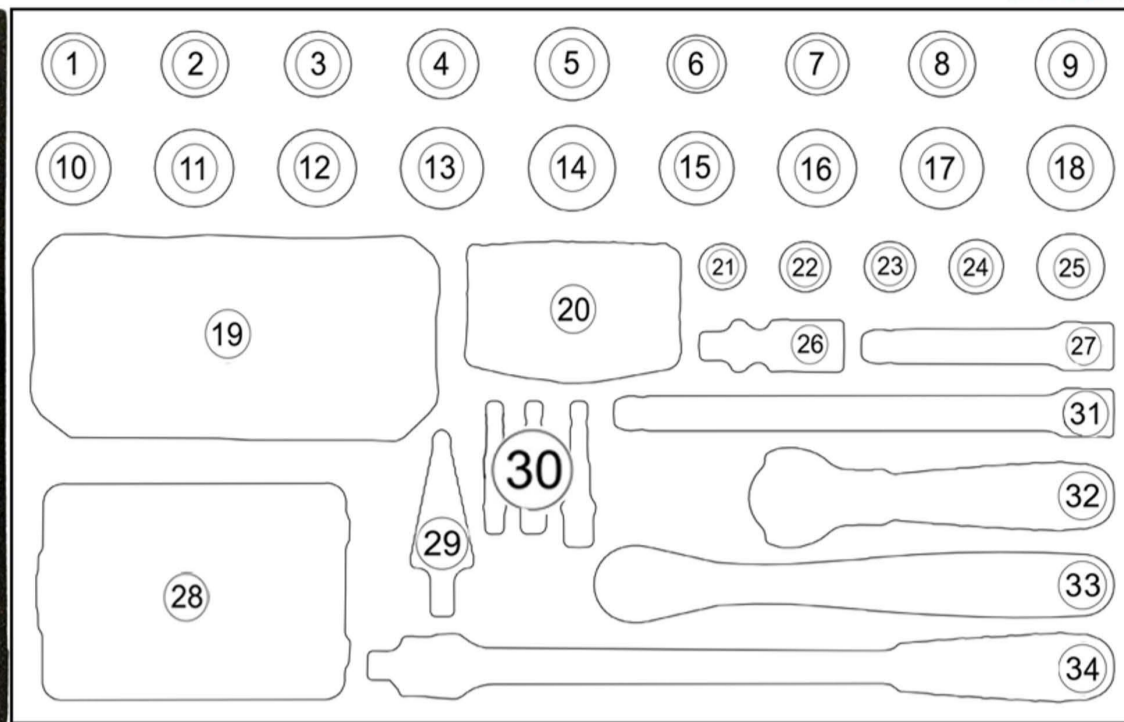

901P003

NO	Sonic NO	Description	Q'ty
1	23522	Flank socket 1/2", 6 pt. 22mm	1
2	23523	Flank socket 1/2", 6 pt. 23mm	1
3	23524	Flank socket 1/2", 6 pt. 24mm	1
4	23525	Flank socket 1/2", 6 pt. 25mm	1
5	23526	Flank socket 1/2", 6 pt. 26mm	1
6	23921	Socket 1/2", 12 pt. 13/16" (SAE)	1
7	23922	Socket 1/2", 12 pt. 7/8" (SAE)	1
8	23924	Socket 1/2", 12 pt. 15/16" (SAE)	1
9	23925	Socket 1/2", 12 pt. 1" (SAE)	1
10	23527	Flank socket 1/2", 6 pt. 27mm	1
11	23528	Flank socket 1/2", 6 pt. 28mm	1
12	23529	Flank socket 1/2", 6 pt. 29mm	1
13	23530	Flank socket 1/2", 6 pt. 30mm	1
14	23532	Flank socket 1/2", 6 pt. 32mm	1
15	23927	Socket 1/2", 12 pt. 1.1/16" (SAE)	1
16	23929	Socket 1/2", 12 pt. 1.1/8" (SAE)	1
17	23930	Socket 1/2", 12 pt. 1.3/16" (SAE)	1
18	23932	Socket 1/2", 12 pt. 1.1/4" (SAE)	1
19	900341	Milwaukee, Shockwave Red Helix Titanium	1
20	103201	32pcs Bit set	1
21	71932	Adaptor 1/2"(F)x 3/8"(M)	1
22	71623	Adaptor for extension 3/8"(F) x 1/2"(M)	1
23	7263050	Wobble extension 1/2" 50mmL	1
24	71934	Adaptor 1/2"(F)x 3/4"(M)	1
25	71943	Adaptor 3/4"(F)x 1/2"(M)	1
26	71531	Universal joint 1/2"	1
27	7263125	Wobble extension 1/2" 125mmL	1
28	602602-3	Drill set hss-s 19pcs	1
29	602602-1	Stepped Drill Bit 6-30mm	1
30	100301	Adaptors for drills, 1/4"DR, 3pcs	1
31	7263250	Wobble extension 1/2" 250mmL	1
32	7110403	Rotor head 1/2" stubby ratchet-72 teeth	1
33	7121503	60th NEXT Ratchet, 1/2"	1
34	7273380	Swivel grip handle 1/2" 380mmL	1