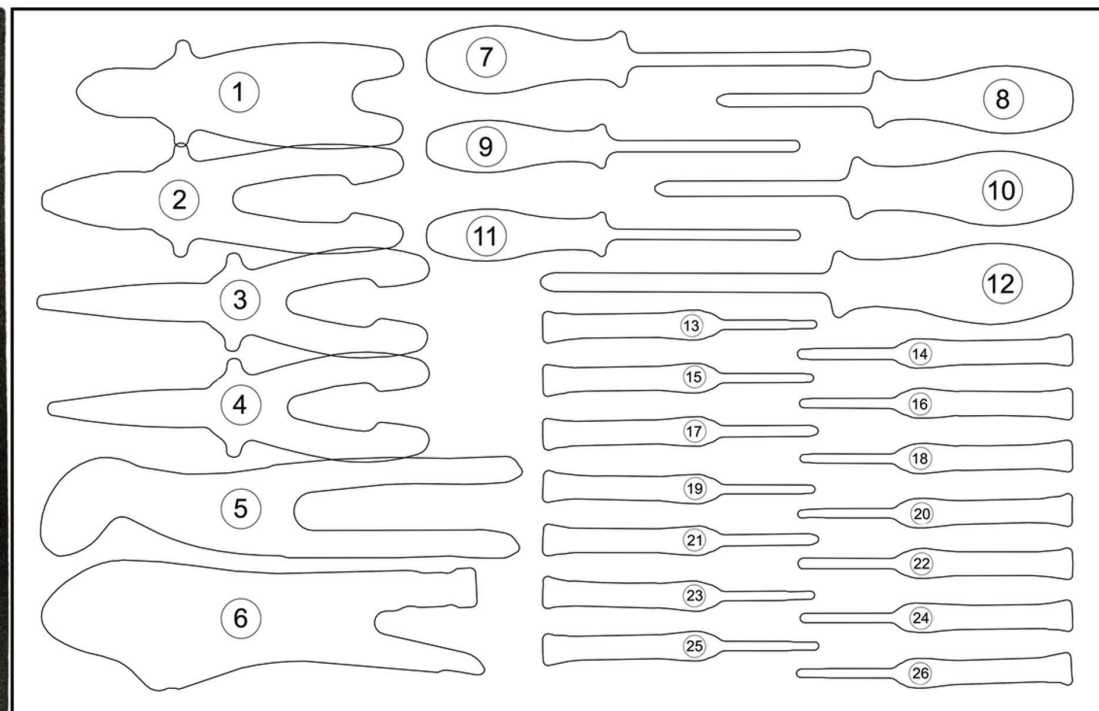

901P002

NO	Sonic NO	Description	Q'ty
1	4341175	Diagonal pliers 7" (Germany)	1
2	4311175	Combination pliers 7" (Germany)	1
3	4321200	Long Nose pliers 8" (Germany)	1
4	4331200	Bent long nose pliers 8" (Germany)	1
5	4352250	Sonic Waterpump pliers MX, 250mm 10"	1
6	4380250	Locking pliers 10"	1
7	13355	Screwdriver, slotted 5.5mm	1
8	1311	Screwdriver, PH.1	1
9	13304	Screwdriver, slotted 4mm	1
10	1312	Screwdriver, PH.2	1
11	13335	Screwdriver, slotted 3.5mm	1
12	1313	Screwdriver, PH.3	1
13	602303-1	Precision screwdriver PH.0000	1
14	602303-16	Precision screwdriver Hex 3.0mm	1
15	602303-4	Precision screwdriver PH.0	1
16	602303-15	Precision screwdriver Hex 2.5mm	1
17	602303-5	Precision screwdriver PH.1	1
18	602303-14	Precision screwdriver Hex 2.0mm	1
19	602303-6	Precision screwdriver PZ.0	1
20	602303-13	Precision screwdriver Hex 1.5mm	1
21	602303-7	Precision screwdriver PZ.1	1
22	602303-12	Precision screwdriver slotted 3.5mm	1
23	602303-8	Precision screwdriver slotted 1.5mm	1
24	602303-11	Precision screwdriver slotted 3.0mm	1
25	602303-9	Precision screwdriver slotted 2.0mm	1
26	602303-10	Precision screwdriver slotted 2.5mm	1