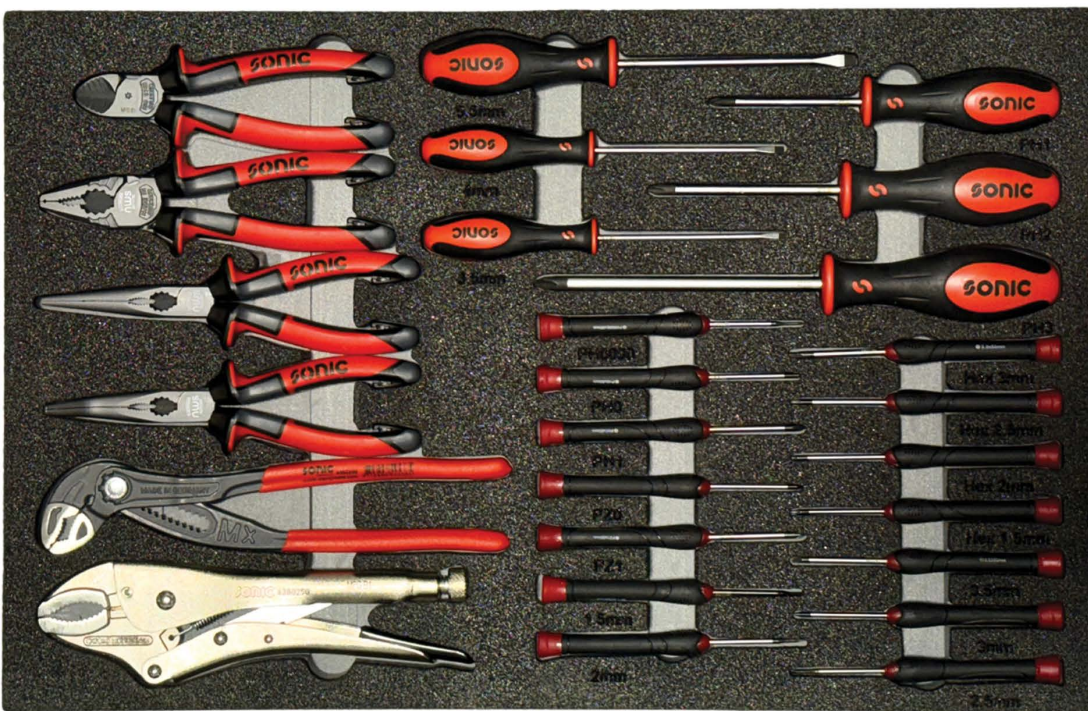

901P002

NO	Sonic NO	Description	Q'ty
1	4341175	Diagonal pliers 7" (Germany)	1
2	4311175	Combination pliers 7" (Germany)	1
3	4321200	Long Nose pliers 8" (Germany)	1
4	4331200	Bent long nose pliers 8" (Germany)	1
5	4352250	Sonic Waterpump pliers MX, 250mm 10"	1
6	4380250	Locking pliers 10"	1
7	13355	Screwdriver, slotted 5.5mm	1
8	1311	Screwdriver, PH.1	1
9	13304	Screwdriver, slotted 4mm	1
10	1312	Screwdriver, PH.2	1
11	13335	Screwdriver, slotted 3.5mm	1
12	1313	Screwdriver, PH.3	1
13	602303-1	Precision screwdriver PH.0000	1
14	602303-16	Precision screwdriver Hex 3.0mm	1
15	602303-4	Precision screwdriver PH.0	1
16	602303-15	Precision screwdriver Hex 2.5mm	1
17	602303-5	Precision screwdriver PH.1	1
18	602303-14	Precision screwdriver Hex 2.0mm	1
19	602303-6	Precision screwdriver PZ.0	1
20	602303-13	Precision screwdriver Hex 1.5mm	1
21	602303-7	Precision screwdriver PZ.1	1
22	602303-12	Precision screwdriver slotted 3.5mm	1
23	602303-8	Precision screwdriver slotted 1.5mm	1
24	602303-11	Precision screwdriver slotted 3.0mm	1
25	602303-9	Precision screwdriver slotted 2.0mm	1
26	602303-10	Precision screwdriver slotted 2.5mm	1