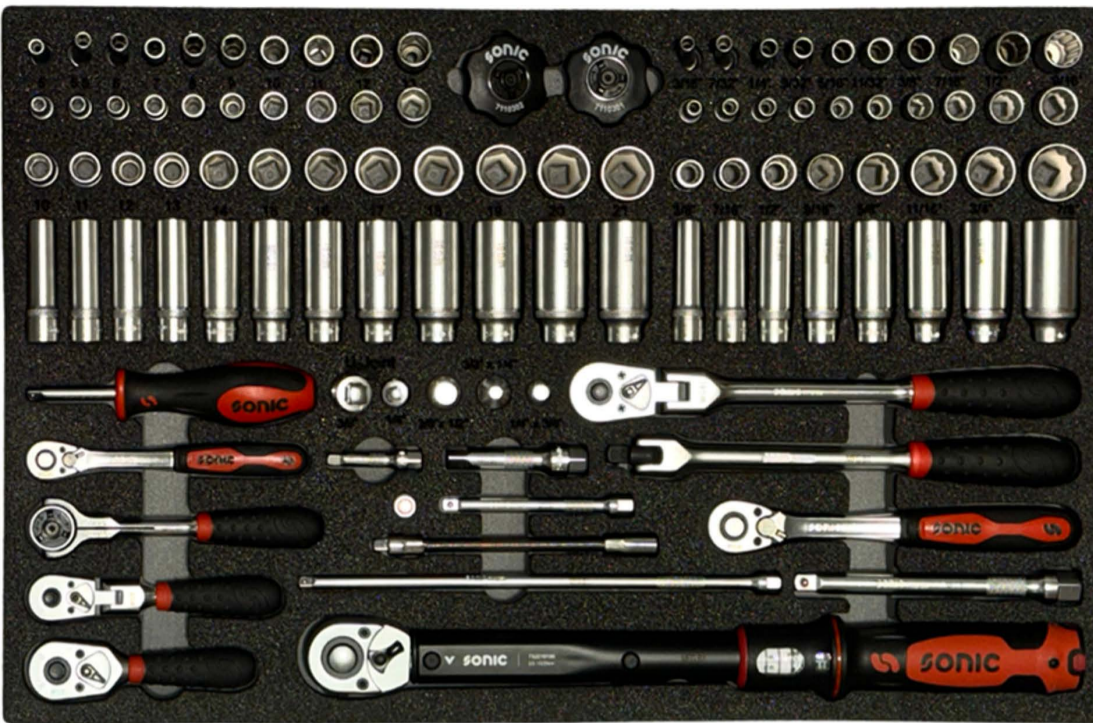

901P001

N0	Sonic NO	Description	Q'ty
1	2155005	Flank deep socket 1/4", 6 pt. 5mm	1
2	21550055	Flank deep socket 1/4", 6 pt. 5.5mm	1
3	2155006	Flank deep socket 1/4", 6 pt. 6mm	1
4	2155007	Flank deep socket 1/4", 6 pt. 7mm	1
5	2155008	Flank deep socket 1/4", 6 pt. 8mm	1
6	2155009	Flank deep socket 1/4", 6 pt. 9mm	1
7	2155010	Flank deep socket 1/4", 6 pt. 10mm	1
8	2155011	Flank deep socket 1/4", 6 pt. 11mm	1
9	2155012	Flank deep socket 1/4", 6 pt. 12mm	1
10	2155013	Flank deep socket 1/4", 6 pt. 13mm	1
11	21505	Flank socket 1/4", 6 pt. 5mm	1
12	21555	Flank socket 1/4", 6 pt. 5.5mm	1
13	21506	Flank socket 1/4", 6 pt. 6mm	1
14	21507	Flank socket 1/4", 6 pt. 7mm	1
15	21508	Flank socket 1/4", 6 pt. 8mm	1
16	21509	Flank socket 1/4", 6 pt. 9mm	1
17	21510	Flank socket 1/4", 6 pt. 10mm	1
18	21511	Flank socket 1/4", 6 pt. 11mm	1
19	21512	Flank socket 1/4", 6 pt. 12mm	1
20	21513	Flank socket 1/4", 6 pt. 13mm	1
21	7110301	Disc ratchet 1/4", 72 teeth	1
22	7110302	Disc ratchet 3/8", 72 teeth	1
23	2195005	Socket 1/4", 12 pt. deep 3/16" (SAE)	1
24	21950055	Socket 1/4", 12 pt. deep 7/32" (SAE)	1
25	2195006	Socket 1/4", 12 pt. deep 1/4" (SAE)	1
26	2195007	Socket 1/4", 12 pt. deep 9/32" (SAE)	1
27	2195008	Socket 1/4", 12 pt. deep 5/16" (SAE)	1
28	2195009	Socket 1/4", 12 pt. deep 11/32" (SAE)	1
29	2195010	Socket 1/4", 12 pt. deep 3/8" (SAE)	1
30	2195011	Socket 1/4", 12 pt. deep 7/16" (SAE)	1
31	2195012	Socket 1/4", 12 pt. deep 1/2" (SAE)	1
32	2195014	1/4" 12pt Flank Deep socket 9/16"	1
33	21905	Socket 1/4", 12 pt. 3/16" (SAE)	1
34	21955	Socket 1/4", 12 pt. 7/32" (SAE)	1
35	21906	Socket 1/4", 12 pt. 1/4" (SAE)	1
36	21907	Socket 1/4", 12 pt. 9/32" (SAE)	1
37	21908	Socket 1/4", 12 pt. 5/16" (SAE)	1
38	21909	Socket 1/4", 12 pt. 11/32" (SAE)	1
39	21910	Socket 1/4", 12 pt. 3/8" (SAE)	1
40	21911	Socket 1/4", 12 pt. 7/16" (SAE)	1
41	21913	Socket 1/4", 12 pt. 1/2" (SAE)	1
42	21914	1/4" 12pt Flank socket 9/16"	1