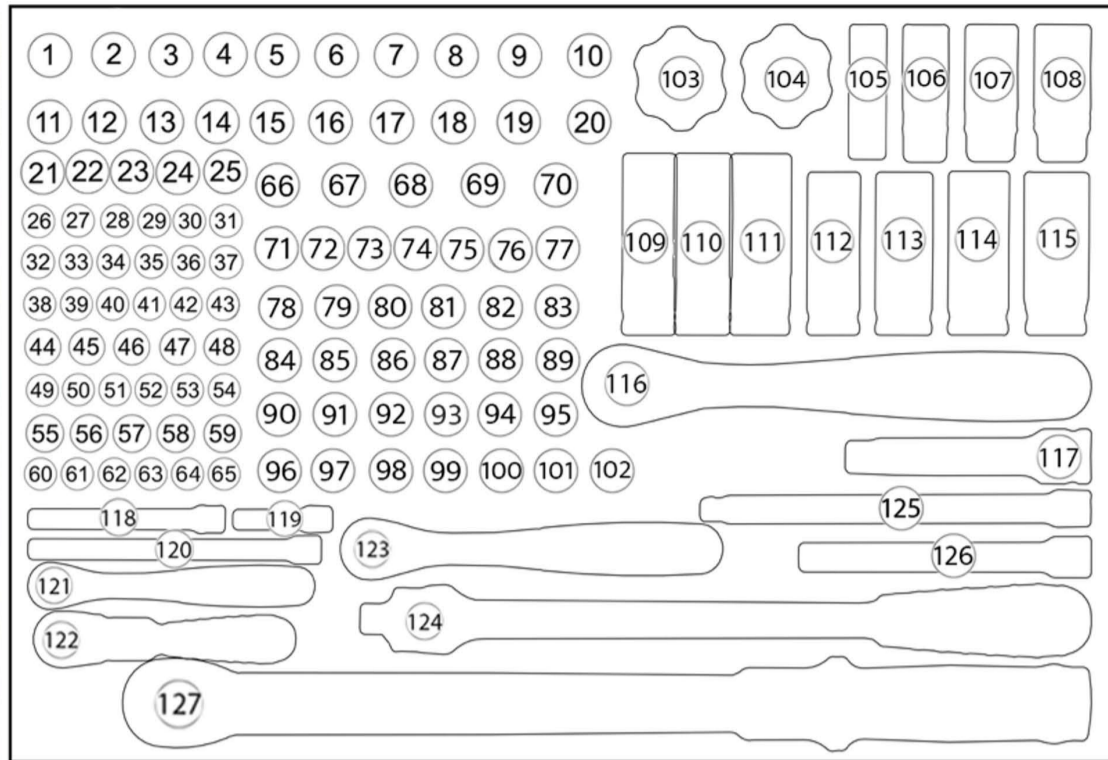

9012003

| N0 | Sonic NO | Description | Q'ty |
|----|----------|------------------------------------|------|
| 1 | 73623 | Impact adaptor 3/8"(F) x 1/2"(M) | 1 |
| 2 | 73632 | Impact adaptor 1/2"(F) x 3/8"(M) | 1 |
| 3 | 3256310 | Impact socket 3/8", 6pt. deep 10mm | 1 |
| 4 | 3256311 | Impact socket 3/8", 6pt. deep 11mm | 1 |
| 5 | 3256312 | Impact socket 3/8", 6pt. deep 12mm | 1 |
| 6 | 3256313 | Impact socket 3/8", 6pt. deep 13mm | 1 |
| 7 | 3256314 | Impact socket 3/8", 6pt. deep 14mm | 1 |
| 8 | 3256315 | Impact socket 3/8", 6pt. deep 15mm | 1 |
| 9 | 3256317 | Impact socket 3/8", 6pt. deep 17mm | 1 |
| 10 | 3256319 | Impact socket 3/8", 6pt. deep 19mm | 1 |
| 11 | 71521 | Universal joint 3/8" | 1 |
| 12 | 32508 | Impact socket 3/8", 6pt. 8mm | 1 |
| 13 | 32510 | Impact socket 3/8", 6pt. 10mm | 1 |
| 14 | 32511 | Impact socket 3/8", 6pt. 11mm | 1 |
| 15 | 32512 | Impact socket 3/8", 6pt. 12mm | 1 |
| 16 | 32513 | Impact socket 3/8", 6pt. 13mm | 1 |
| 17 | 32514 | Impact socket 3/8", 6pt. 14mm | 1 |
| 18 | 32515 | Impact socket 3/8", 6pt. 15mm | 1 |
| 19 | 32517 | Impact socket 3/8", 6pt. 17mm | 1 |
| 20 | 32519 | Impact socket 3/8", 6pt. 19mm | 1 |
| 21 | 71511 | Universal joint 1/4" | 1 |
| 22 | 21510 | Flank socket 1/4", 6 pt. 10mm | 1 |
| 23 | 21511 | Flank socket 1/4", 6 pt. 11mm | 1 |
| 24 | 21512 | Flank socket 1/4", 6 pt. 12mm | 1 |
| 25 | 21513 | Flank socket 1/4", 6 pt. 13mm | 1 |
| 26 | 21505 | Flank socket 1/4", 6 pt. 5mm | 1 |
| 27 | 21555 | Flank socket 1/4", 6 pt. 5.5mm | 1 |
| 28 | 21506 | Flank socket 1/4", 6 pt. 6mm | 1 |
| 29 | 21507 | Flank socket 1/4", 6 pt. 7mm | 1 |
| 30 | 21508 | Flank socket 1/4", 6 pt. 8mm | 1 |
| 31 | 21509 | Flank socket 1/4", 6 pt. 9mm | 1 |
| 32 | 21604 | Socket 1/4", TX E4 | 1 |
| 33 | 21605 | Socket 1/4", TX E5 | 1 |
| 34 | 21606 | Socket 1/4", TX E6 | 1 |
| 35 | 21607 | Socket 1/4", TX E7 | 1 |
| 36 | 21608 | Socket 1/4", TX E8 | 1 |
| 37 | 21610 | Socket 1/4", TX E10 | 1 |
| 38 | 8143703 | Bit socket hex 1/4", 3mm | 1 |
| 39 | 8143704 | Bit socket hex 1/4", 4mm | 1 |
| 40 | 8143705 | Bit socket hex 1/4", 5mm | 1 |
| 41 | 8143706 | Bit socket hex 1/4", 6mm | 1 |
| 42 | 8143707 | Bit socket hex 1/4", 7mm | 1 |