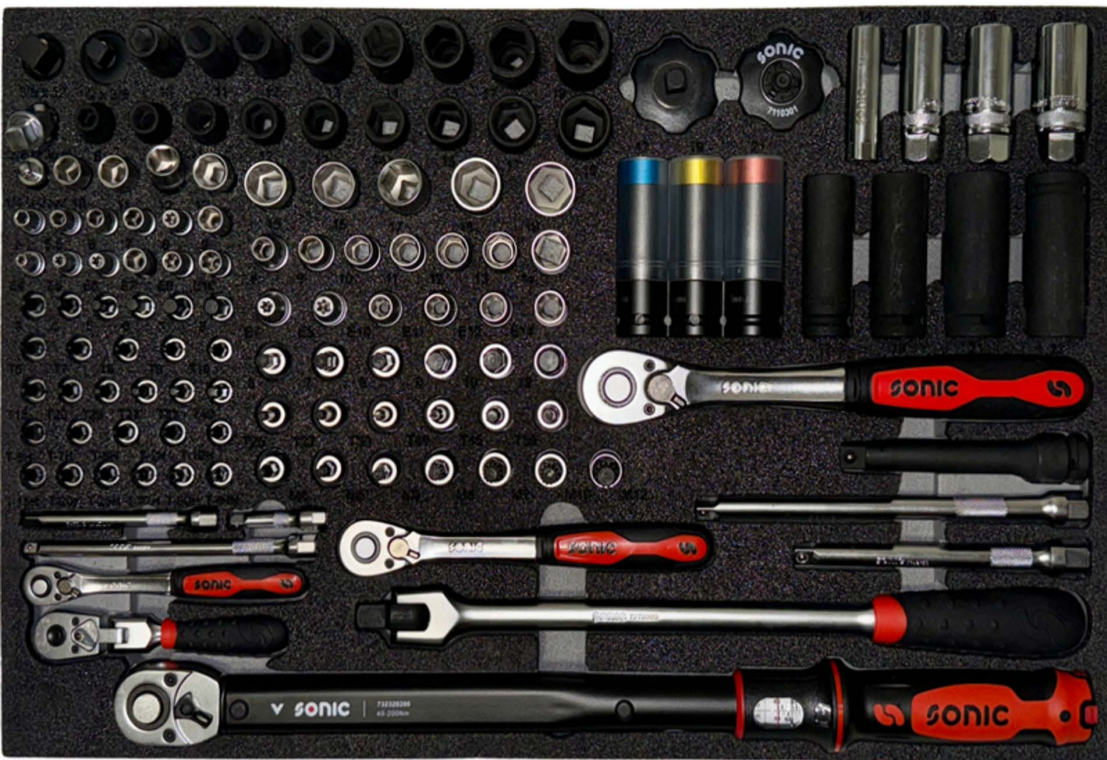

9012003

N0	Sonic NO	Description	Q'ty
1	73623	Impact adaptor 3/8"(F) x 1/2"(M)	1
2	73632	Impact adaptor 1/2"(F) x 3/8"(M)	1
3	3256310	Impact socket 3/8", 6pt. deep 10mm	1
4	3256311	Impact socket 3/8", 6pt. deep 11mm	1
5	3256312	Impact socket 3/8", 6pt. deep 12mm	1
6	3256313	Impact socket 3/8", 6pt. deep 13mm	1
7	3256314	Impact socket 3/8", 6pt. deep 14mm	1
8	3256315	Impact socket 3/8", 6pt. deep 15mm	1
9	3256317	Impact socket 3/8", 6pt. deep 17mm	1
10	3256319	Impact socket 3/8", 6pt. deep 19mm	1
11	71521	Universal joint 3/8"	1
12	32508	Impact socket 3/8", 6pt. 8mm	1
13	32510	Impact socket 3/8", 6pt. 10mm	1
14	32511	Impact socket 3/8", 6pt. 11mm	1
15	32512	Impact socket 3/8", 6pt. 12mm	1
16	32513	Impact socket 3/8", 6pt. 13mm	1
17	32514	Impact socket 3/8", 6pt. 14mm	1
18	32515	Impact socket 3/8", 6pt. 15mm	1
19	32517	Impact socket 3/8", 6pt. 17mm	1
20	32519	Impact socket 3/8", 6pt. 19mm	1
21	71511	Universal joint 1/4"	1
22	21510	Flank socket 1/4", 6 pt. 10mm	1
23	21511	Flank socket 1/4", 6 pt. 11mm	1
24	21512	Flank socket 1/4", 6 pt. 12mm	1
25	21513	Flank socket 1/4", 6 pt. 13mm	1
26	21505	Flank socket 1/4", 6 pt. 5mm	1
27	21555	Flank socket 1/4", 6 pt. 5.5mm	1
28	21506	Flank socket 1/4", 6 pt. 6mm	1
29	21507	Flank socket 1/4", 6 pt. 7mm	1
30	21508	Flank socket 1/4", 6 pt. 8mm	1
31	21509	Flank socket 1/4", 6 pt. 9mm	1
32	21604	Socket 1/4", TX E4	1
33	21605	Socket 1/4", TX E5	1
34	21606	Socket 1/4", TX E6	1
35	21607	Socket 1/4", TX E7	1
36	21608	Socket 1/4", TX E8	1
37	21610	Socket 1/4", TX E10	1
38	8143703	Bit socket hex 1/4", 3mm	1
39	8143704	Bit socket hex 1/4", 4mm	1
40	8143705	Bit socket hex 1/4", 5mm	1
41	8143706	Bit socket hex 1/4", 6mm	1
42	8143707	Bit socket hex 1/4", 7mm	1