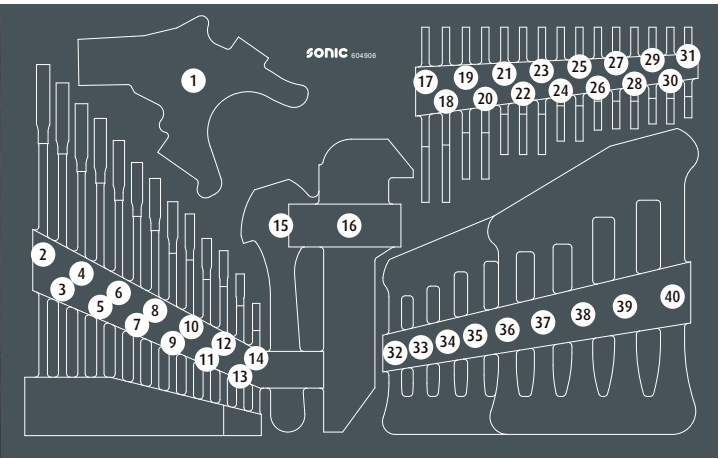

604906

	NO	Sonic NO	Size	Length	Q'ty
	1	4471180	0.5-4mm	180mm	
	2	4150225	1"	300mm	
	3	4150224	15/16"	285mm	
	4	4150222	7/8"	265mm	
	5	4150221	13/16"	255mm	
	6	4150219	3/4"	235mm	
	7	4150217	11/16"	215mm	
	8	4150216	5/8"	205mm	
	9	4150214	9/16"	185mm	
	10	4150213	1/2"	175mm	
	11	4150211	7/16"	155mm	
	12	4150210	3/8"	145mm	
	13	4150208	5/16"	125mm	
	14	4150206	1/4"	105mm	
	15	42301200	8"	205mm	
	16	601003	1/16", 5/64", 3/32", 1/8", 5/32", 3/16", 7/32", 1/4", 5/16", 3/8"		
	17	4140115	11/16"	139.5mm	
	18	4140114	5/8"	139.5mm	
	19	4140113	9/16"	120mm	
	20	4140112	1/2"	120mm	
	21	4140111	7/16"	100mm	
	22	4140110	13/32"	100mm	
	23	4140109	3/8"	100mm	
	24	4140108	11/32"	90mm	
	25	4140107	5/16"	90mm	
	26	4140106	9/32"	80mm	
	27	4140105	1/4"	80mm	
	28	4140104	15/64"	80mm	
	29	4140103	7/32"	75mm	
	30	4140102	3/16"	75mm	
	31	4140101	5/32"	70mm	
	32	4170508	5/16"	136mm	
	33	4170509	11/32"	143mm	
	34	4170510	3/8"	159mm	
	35	4170511	7/16"	168mm	
	36	4170513	1/2"	180mm	
	37	4170514	9/16"	189mm	
	38	4170516	5/8"	216mm	
	39	4170517	11/16"	232mm	

	NO	Sonic NO	Size	Length	Q'ty
	40	4170519	3/4"	247mm	