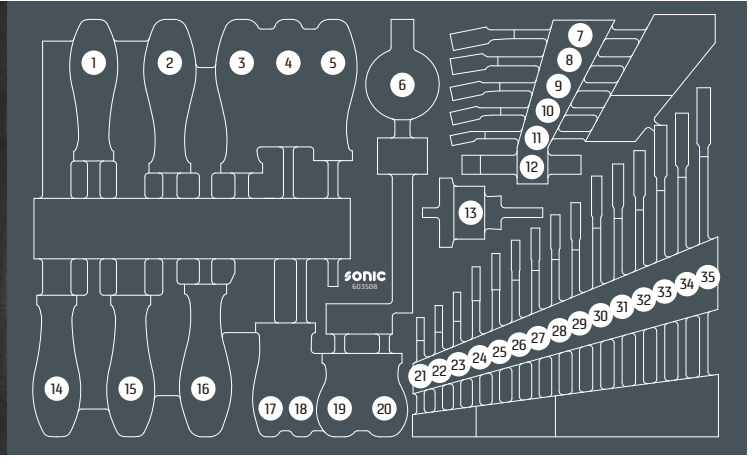

603508

	NO	Sonic NO	Size	Length	Q'ty
	1	46913	8"	320mm	
	2	4821312	12"	305mm	
	3	47903		249mm	
	4	1311	PH.1	183mm	
	5	1312	PH.2	215mm	
	6	4820111		618mm	
	7	4111719	17x19mm	210mm	
	8	4111618	16x18mm	196mm	
	9	4111214	12x14mm	178mm	
	10	4111113	11x13mm	165mm	
	11	4110810	8x10mm	145mm	
	12	47047		95mm	
	13	47044		90mm	
	14	46911	8"	320mm	
	15	46912	8"	320mm	
	16	13308	8mm	299mm	
	17	13304	4mm	192mm	
	18	13303	3mm	167mm	
	19	13305SS	5.5mm	104mm	
	20	1312S	PH.2	104mm	
	21	41706	6mm	95mm	
	22	41707	7mm	105mm	
	23	41708	8mm	116mm	
	24	41710	10mm	137mm	
	25	41711	11mm	148mm	
	26	41712	12mm	158mm	
	27	41713	13mm	169mm	
	28	41714	14mm	180mm	
	29	41715	15mm	190mm	
	30	41717	17mm	212mm	
	31	41718	18mm	222mm	

	NO	Sonic NO	Size	Length	Q'ty
	32	41719	19mm	233mm	
	33	41721	21mm	254mm	
	34	41722	22mm	264mm	
	35	41724	24mm	285mm	

*The inventory order list can also be found on our website under downloads at the specific article.