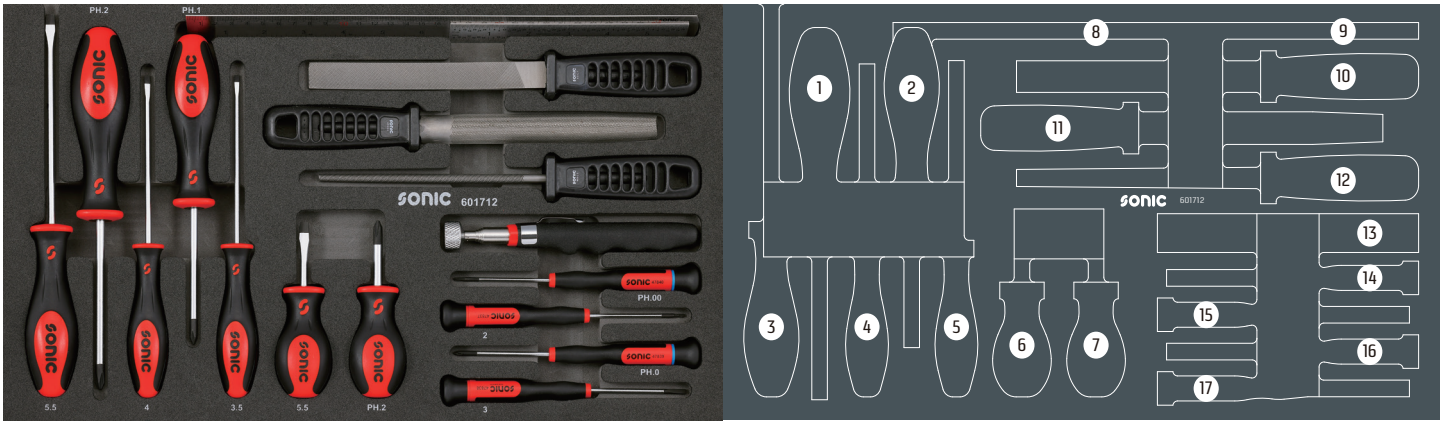

601712

	NO	Sonic NO	Size	Length	Q'ty
	1	1312	PH.2	215mm	
	2	1311	PH.1	183mm	
	3	13355	5.5mm	228mm	
	4	13304	4mm	192mm	
	5	13335	3.5mm	192mm	
	6	133055S	5.5mm	104mm	
	7	1312S	PH.2	104mm	
	8	47004	300mm	330mm	
	9	47001	6"	152.4mm	
	10	46921	6"	250mm	
	11	46922	6"	250mm	
	12	46923	6"	250mm	
	13	4820106		160-620mm	
	14	47840	PH.00	155mm	
	15	47837	2mm	155mm	
	16	47839	PH.0	155mm	
	17	47838	3mm	155mm	