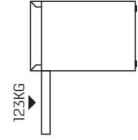

890mm drawer cabinet, 8 drawers

DIVIDERS OPTIONAL

Art. no. 5089001 (EU power bar)
Art. no. 5089001U (USA power bar)

Cabinet dimensions: 890mm wide, 650mm deep, 1005mm high.
6x wide low drawers. Load capacity 123kg
Outer dims W 782mm x D 633mm x H 77mm; inner dims W 747mm x D 578mm x H 67mm
1x wide high drawer. Load capacity 230kg
Outer dims W 612mm x D 633mm x H 160mm; inner dims W 747mm x D 578mm x H 145mm
1x wide high drawer including power bar. Load capacity 230kg
Outer dims W 612mm x D 633mm x H 160mm; inner dims W 747mm x D 523mm x H 145mm

BUILD YOUR OWN UNIQUE MSS+

1X 745 X 435MM

1X 745 X 570MM

1000KG

230KG

123KG

100%

NET WEIGHT