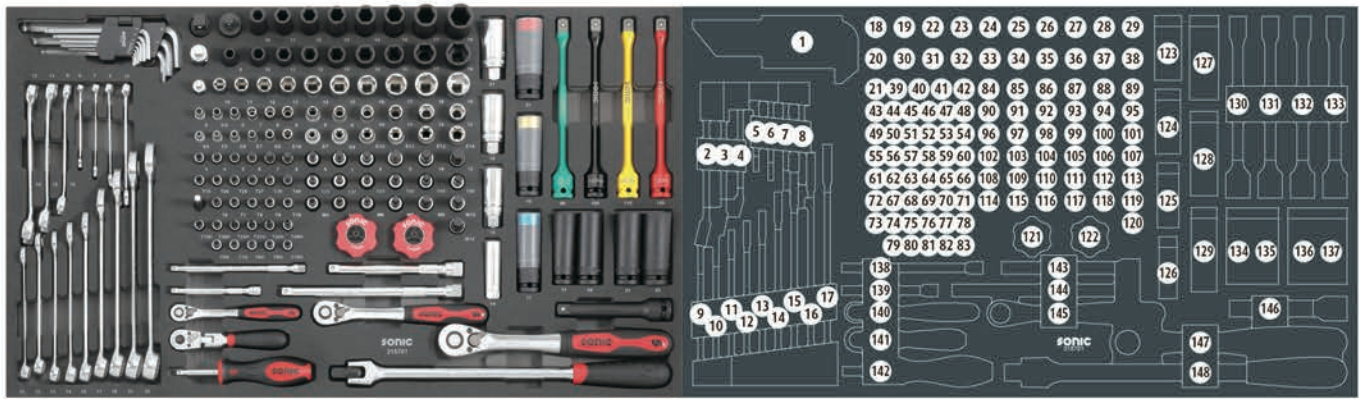

315701

	NO	Sonic NO	Size	Length	Q'ty		NO	Sonic NO	Size	Length	Q'ty
	1	601006	127, 1.5, 2, 2.5, 3, 4, 5, 6, 8, 10mm				39	21510	10mm	25mm	
	2	4110810	8x10mm	145mm			40	21511	11mm	25mm	
	3	4111113	11x13mm	165mm			41	21512	12mm	25mm	
	4	4111214	12x14mm	178mm			42	21513	13mm	25mm	
	5	41706	6mm	95mm			43	21505	5mm	25mm	
	6	41707	7mm	105mm			44	21555	5.5mm	25mm	
	7	41708	8mm	116mm			45	21506	6mm	25mm	
	8	41710	10mm	137mm			46	21507	7mm	25mm	
	9	41711	11mm	148mm			47	21508	8mm	25mm	
	10	41712	12mm	158mm			48	21509	9mm	25mm	
	11	41713	13mm	169mm			49	21604	E4	25mm	
	12	41714	14mm	180mm			50	21605	E5	25mm	
	13	41715	15mm	190mm			51	21606	E6	25mm	
	14	41717	17mm	212mm			52	21607	E7	25mm	
	15	41719	19mm	233mm			53	21608	E8	25mm	
	16	41721	21mm	254mm			54	21610	E10	25mm	
	17	41722	22mm	264mm			55	8143703	3mm	37mm	
	18	73623	3/8" [F] X 1/2" [M]	36mm			56	8143704	4mm	37mm	
	19	73632	1/2" [F] X 3/8" [M]	38mm			57	8143705	5mm	37mm	
	20	71521	3/8"	52mm			58	8143706	6mm	37mm	
	21	71511	1/4"	37mm			59	8143707	7mm	37mm	
	22	3256310	10mm	63mm			60	8143708	8mm	37mm	
	23	3256311	11mm	63mm			61	8163715	T15	37mm	
	24	3256312	12mm	63mm			62	8163720	T20	37mm	
	25	3256313	13mm	63mm			63	8163725	T25	37mm	
	26	3256314	14mm	63mm			64	8163727	T27	37mm	
	27	3256315	15mm	63mm			65	8163730	T30	37mm	
	28	3256317	17mm	63mm			66	8163740	T40	37mm	
	29	3256319	19mm	63mm			67	8163706	T6	37mm	
	30	32508	8mm	30mm			68	8163707	T7	37mm	
	31	32510	10mm	30mm			69	8163708	T8	37mm	
	32	32511	11mm	30mm			70	8163709	T9	37mm	
	33	32512	12mm	30mm			71	8163710	T10	37mm	
	34	32513	13mm	30mm			72	7141050	1/4"	50mm	
	35	32514	14mm	30mm			73	8173715	T15H	37mm	
	36	32515	15mm	30mm			74	8173720	T20H	37mm	
	37	32517	17mm	30mm			75	8173725	T25H	37mm	
	38	32519	19mm	30mm			76	8173727	T27H	37mm	
							77	8173730	T30H	37mm	
							78	8173740	T40H	37mm	
							79	8173706	T6H	37mm	
							80	8173707	T7H	37mm	