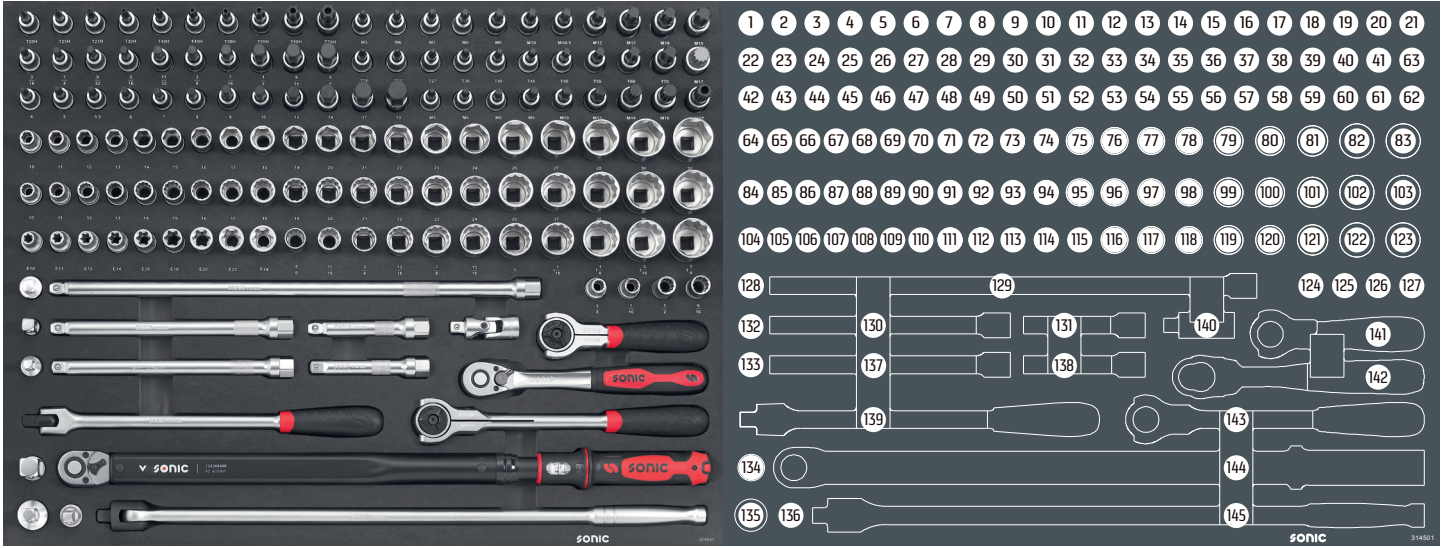

314501

	N0	Sonic N0	Size	Length	Q'ty
	1	83706220	T20H	62mm	
	2	83706225	T25H	62mm	
	3	83706227	T27H	62mm	
	4	83706230	T30H	62mm	
	5	83706240	T40H	62mm	
	6	83706245	T45H	62mm	
	7	83706250	T50H	62mm	
	8	83706255	T55H	62mm	
	9	83706260	T60H	62mm	
	10	83706270	T70H	62mm	
	11	83906205	M5	62mm	
	12	83906206	M6	62mm	
	13	83906207	M7	62mm	
	14	83906208	M8	62mm	
	15	83906209	M9	62mm	
	16	83906210	M10	62mm	
	17	83906211	M10-1	62mm	
	18	83906212	M12	62mm	
	19	83906213	M13	62mm	
	20	83906214	M14	62mm	
	21	83906216	M16	62mm	
	22	834106205	3/16"	62mm	
	23	834106206	1/4"	62mm	
	24	834106207	9/32"	62mm	
	25	834106208	5/16"	62mm	
	26	834106209	11/32"	62mm	
	27	834106210	3/8"	62mm	
	28	834106212	7/16"	62mm	
	29	834106213	1/2"	62mm	
	30	834106214	9/16"	62mm	
	31	834106217	5/8"	62mm	
	32	83606220	T20	62mm	
	33	83606225	T25	62mm	
	34	83606227	T27	62mm	
	35	83606230	T30	62mm	
	36	83606240	T40	62mm	
	37	83606245	T45	62mm	
	38	83606250	T50	62mm	
	39	83606255	T55	62mm	

	N0	Sonic N0	Size	Length	Q'ty
	40	83606260	T60	62mm	
	41	83606270	T70	62mm	
	42	83406204	4mm	62mm	
	43	83406205	5mm	62mm	
	44	83406255	5.5mm	62mm	
	45	83406206	6mm	62mm	
	46	83406207	7mm	62mm	
	47	83406208	8mm	62mm	
	48	83406209	9mm	62mm	
	49	83406210	10mm	62mm	
	50	83406212	12mm	62mm	
	51	83406214	14mm	62mm	
	52	83406217	17mm	62mm	
	53	83406219	19mm	62mm	
	54	83806205	M5	62mm	
	55	83806206	M6	62mm	
	56	83806208	M8	62mm	
	57	83806209	M9	62mm	
	58	83806210	M10	62mm	
	59	83806212	M12	62mm	
	60	83806214	M14	62mm	
	61	83806216	M16	62mm	
	62	83806216T	M16T	62mm	
	63	83805517	M17	55mm	
	64	23510	10mm	38mm	
	65	23511	11mm	38mm	
	66	23512	12mm	38mm	
	67	23513	13mm	38mm	
	68	23514	14mm	38mm	
	69	23515	15mm	38mm	
	70	23516	16mm	38mm	
	71	23517	17mm	38mm	
	72	23518	18mm	38mm	
	73	23519	19mm	38mm	
	74	23520	20mm	38mm	

*The inventory order list can also be found on our website under downloads at the specific article.