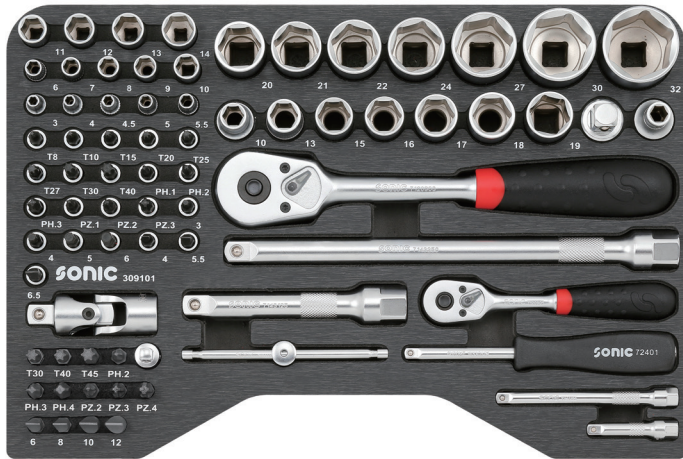

309101

	NO	Sonic NO	Size	Length	Q'ty
	1	83606250	T50	62mm	
	2	83606255	T55	62mm	
	3	83606260	T60	62mm	
	4	2155006	6mm	50mm	
	5	2155007	7mm	50mm	
	6	2155008	8mm	50mm	
	7	2155009	9mm	50mm	
	8	2155010	10mm	50mm	
	9	2155011	11mm	50mm	
	10	2155012	12mm	50mm	
	11	2155013	13mm	50mm	
	12	7171316	16mm	65mm	
	13	7171321	21mm	65mm	
	14	2357714	14mm	77mm	
	15	2357715	15mm	77mm	
	16	2357717	17mm	77mm	
	17	2357719	19mm	77mm	
	18	21511	11mm	25mm	
	19	21512	12mm	25mm	
	20	21513	13mm	25mm	
	21	21514	14mm	25mm	
	22	21506	6mm	25mm	
	23	21507	7mm	25mm	
	24	21508	8mm	25mm	
	25	21509	9mm	25mm	
	26	21510	10mm	25mm	
	27	21503	3mm	25mm	

	NO	Sonic NO	Size	Length	Q'ty
	28	21504	4mm	25mm	
	29	21545	4.5mm	25mm	
	30	21505	5mm	25mm	
	31	21555	5.5mm	25mm	
	32	8163708	T8	37mm	
	33	8163710	T10	37mm	
	34	8163715	T15	37mm	
	35	8163720	T20	37mm	
	36	8163725	T25	37mm	
	37	8163727	T27	37mm	
	38	8163730	T30	37mm	
	39	8163740	T40	37mm	
	40	8113701	PH.1	37mm	
	41	8113702	PH.2	37mm	
	42	8113703	PH.3	37mm	
	43	8123701	PZ.1	37mm	
	44	8123702	PZ.2	37mm	
	45	8123703	PZ.3	37mm	
	46	8143703	3mm	37mm	
	47	8143704	4mm	37mm	
	48	8143705	5mm	37mm	
	49	8143706	6mm	37mm	
	50	8133704	4mm	37mm	
	51	81337055	5.5mm	37mm	
	52	81337065	6.5mm	37mm	
	53	71531	1/2"	70mm	