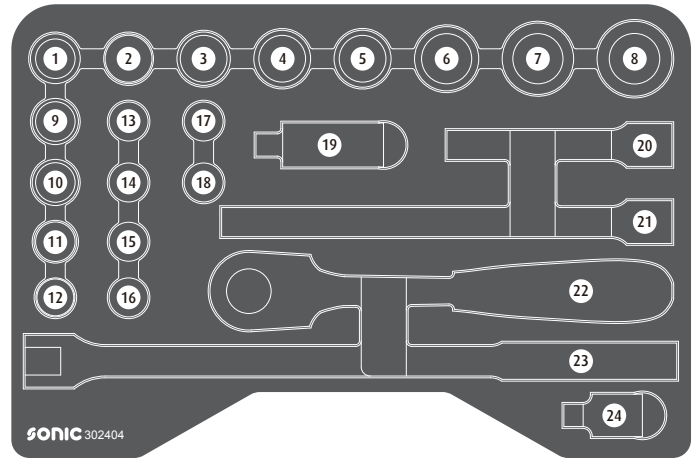

302404

	NO	Sonic NO	Size	Length	Q'ty
	1	23520	20mm	38mm	
	2	23521	21mm	38mm	
	3	23522	22mm	38mm	
	4	23523	23mm	38mm	
	5	23524	24mm	38mm	
	6	23527	27mm	42mm	
	7	23530	30mm	43mm	
	8	23532	32mm	43mm	
	9	23519	19mm	38mm	
	10	23518	18mm	38mm	
	11	23517	17mm	38mm	
	12	23516	16mm	38mm	
	13	23515	15mm	38mm	
	14	23514	14mm	38mm	
	15	23513	13mm	38mm	
	16	23512	12mm	38mm	
	17	23511	11mm	38mm	
	18	23510	10mm	38mm	
	19	71531	1/2"	70mm	
	20	7143125	1/2"	125mm	
	21	7143250	1/2"	250mm	
	22	7120903	1/2"	255mm	
	23	7273380	1/2"	380mm	
	24	71623	3/8"(F)X1/2"(M)	43mm	