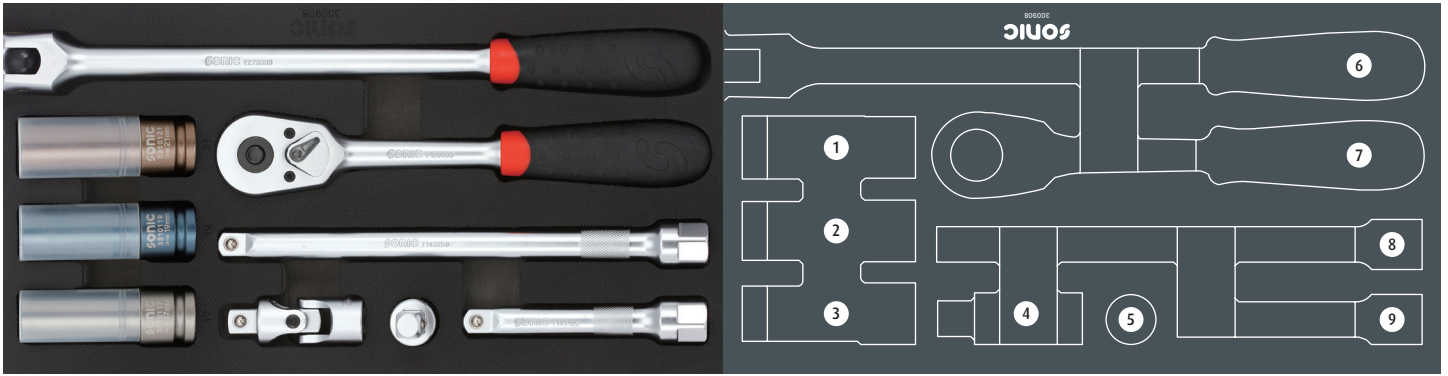

300908

	NO	Sonic NO	Size	Length	Q'ty
	1	3310121	21mm	85mm	
	2	3310119	19mm	85mm	
	3	3310117	17mm	85mm	
	4	71531	1/2"	70mm	
	5	71623	3/8"(F)X1/2"(M)	43mm	
	6	7273380	1/2"	370mm	
	7	7120903	1/2"	255mm	
	8	7143250	1/2"	250mm	
	9	7143125	1/2"	125mm	