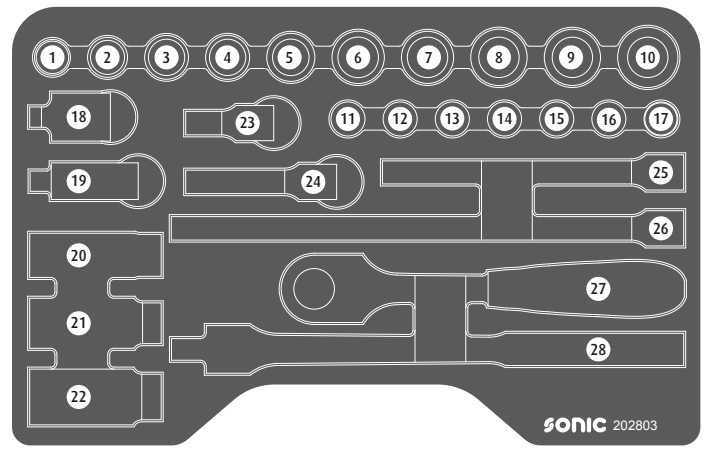

202803

	NO	Sonic NO	Size	Length	Q'ty
	1	22513	13mm	28mm	
	2	22514	14mm	28mm	
	3	22515	15mm	28mm	
	4	22516	16mm	28mm	
	5	22517	17mm	28mm	
	6	22518	18mm	30mm	
	7	22519	19mm	30mm	
	8	22520	20mm	30mm	
	9	22521	21mm	30mm	
	10	22522	22mm	32mm	
	11	22506	6mm	28mm	
	12	22507	7mm	28mm	
	13	22508	8mm	28mm	
	14	22509	9mm	28mm	
	15	22510	10mm	28mm	
	16	22511	11mm	28mm	
	17	22512	12mm	28mm	
	18	71632	1/2"(F)X3/8"(M)	39mm	
	19	71521	3/8"	52mm	
	20	7171216	16mm	65mm	
	21	7171218	18mm	65mm	
	22	7171221	21mm	65mm	
	23	7142044	3/8"	44mm	
	24	7142075	3/8"	75mm	
	25	7142150	3/8"	150mm	
	26	7142250	3/8"	250mm	
	27	7120902	3/8"	195mm	
	28	7272250	3/8"	250mm	